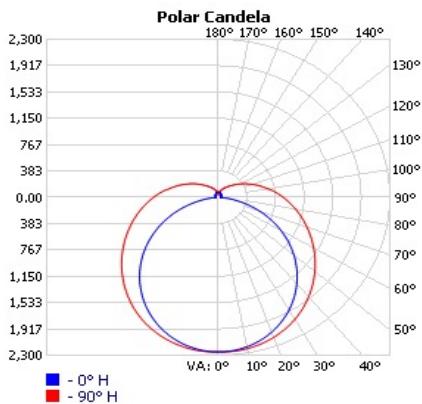

Specifications Table

| | LS4-WS-CS-U | LS8-WS-CS-U |
|-----------------------|----------------------------------|------------------|
| Wattage | 30/40/50W | 50/60/70W |
| Delivered Lumens | 4532 - 6997 Lumens | 7504-9712 Lumens |
| Efficacy (lm/W) | >130 lm/W | |
| CCT | 3500K, 4000K, 5000K Selectable | |
| CRI | > 80 | |
| L70 Lifetime (hrs) | 50,000 | |
| Voltage | 120- 277VAC | |
| Power Factor | 0.9 | |
| Dimming | 0-10V | |
| Housing | Steel | |
| Lens | Diffused Polycarbonate | |
| Operating Temperature | -20°C to 45°C | |
| Listings | DLC, ETL | |
| Environment | UL Listed for Dry/Damp Locations | |
| Weight (lbs) | 6.39 lbs | 8.59 lbs |
| Warranty | 5 Years | |

ProLED Select Linear Strip Series

Dimensions

LS4-WS-CS-U

LS8-WS-CS-U

Photometrics

| Zonal Lumen Summary | | | |
|---------------------|---------|--------|-------------|
| Zone | Lumens | % Lamp | % Luminaire |
| 0-30 | 1,184.7 | 17.9% | 19% |
| 0-40 | 1,955.0 | 29.6% | 31.3% |
| 0-60 | 3,580.4 | 54.2% | 57.4% |
| 60-90 | 1,692.3 | 25.6% | 27.1% |
| 70-100 | 1,299.8 | 19.7% | 20.8% |
| 90-120 | 697.5 | 10.6% | 11.2% |
| 0-90 | 5,272.7 | 79.9% | 84.5% |
| 90-180 | 968.3 | 14.7% | 15.5% |
| 0-180 | 6,241.0 | 94.6% | 100% |

LS4-WS-CS-U

Set to 50W 3500K

| Zonal Lumen Summary | | | |
|---------------------|---------|--------|-------------|
| Zone | Lumens | % Lamp | % Luminaire |
| 0-30 | 1,781.4 | 18.6% | 18.3% |
| 0-40 | 2,957.4 | 30.9% | 30.4% |
| 0-60 | 5,468.9 | 57.2% | 56.2% |
| 60-90 | 2,649.2 | 27.7% | 27.2% |
| 70-100 | 2,052.0 | 21.5% | 21.1% |
| 90-120 | 1,138.6 | 11.9% | 11.7% |
| 0-90 | 8,118.1 | 84.9% | 83.5% |
| 90-180 | 1,607.1 | 16.8% | 16.5% |
| 0-180 | 9,725.2 | 101.7% | 100% |