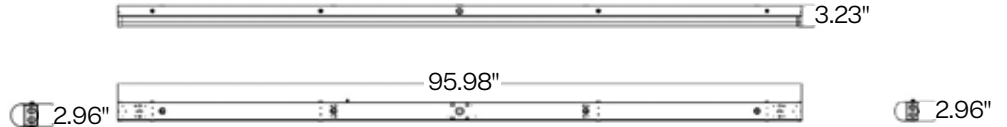

Specifications Table

| | LS4-WS-CS-U | LS8-WS-CS-U |
|-----------------------|----------------------------------|------------------|
| Wattage | 30/40/50W | 50/60/70W |
| Delivered Lumens | 4532 - 6997 Lumens | 7504-9712 Lumens |
| Efficacy (lm/W) | >130 lm/W | |
| CCT | 3500K, 4000K, 5000K Selectable | |
| CRI | > 80 | |
| L70 Lifetime (hrs) | 50,000 | |
| Voltage | 120- 277VAC | |
| Power Factor | 0.9 | |
| Dimming | 0-10V | |
| Housing | Steel | |
| Lens | Diffused Polycarbonate | |
| Operating Temperature | -20°C to 45°C | |
| Listings | DLC, ETL | |
| Environment | UL Listed for Dry/Damp Locations | |
| Weight (lbs) | 6.39 lbs | 8.59 lbs |
| Warranty | 5 Years | |

ProLED Select Linear Strip Series

Dimensions

LS4-WS-CS-U

LS8-WS-CS-U

Photometrics

| Zonal Lumen Summary | | | |
|---------------------|---------|--------|-------------|
| Zone | Lumens | % Lamp | % Luminaire |
| 0-30 | 1,184.7 | 17.9% | 19% |
| 0-40 | 1,955.0 | 29.6% | 31.3% |
| 0-60 | 3,580.4 | 54.2% | 57.4% |
| 60-90 | 1,692.3 | 25.6% | 27.1% |
| 70-100 | 1,299.8 | 19.7% | 20.8% |
| 90-120 | 697.5 | 10.6% | 11.2% |
| 0-90 | 5,272.7 | 79.9% | 84.5% |
| 90-180 | 968.3 | 14.7% | 15.5% |
| 0-180 | 6,241.0 | 94.6% | 100% |