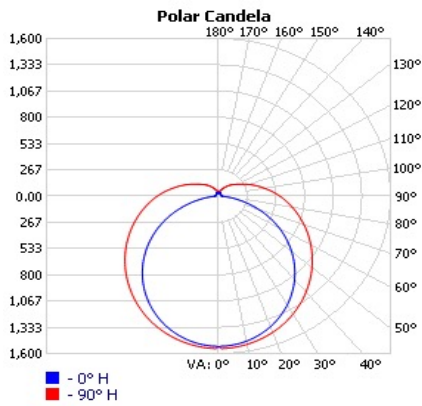

Specifications Table

| | LS4-WS-CS-U | LS8-WS-CS-U |
|-----------------------|----------------------------------|------------------|
| Wattage | 30/40/50W | 50/60/70W |
| Delivered Lumens | 4532 - 6997 Lumens | 7504-9712 Lumens |
| Efficacy (lm/W) | >130 lm/W | |
| CCT | 3500K, 4000K, 5000K Selectable | |
| CRI | > 80 | |
| L70 Lifetime (hrs) | 50,000 | |
| Voltage | 120- 277VAC | |
| Power Factor | 0.9 | |
| Dimming | 0-10V | |
| Housing | Steel | |
| Lens | Diffused Polycarbonate | |
| Operating Temperature | -20°C to 45°C | |
| Listings | DLC, ETL | |
| Environment | UL Listed for Dry/Damp Locations | |
| Weight (lbs) | 6.39 lbs | 8.59 lbs |
| Warranty | 5 Years | |

ProLED Select Linear Strip Series

Dimensions

LS4-WS-CS-U

LS8-WS-CS-U

Photometrics

| Zonal Lumen Summary | | | |
|---------------------|---------|--------|-------------|
| Zone | Lumens | % Lamp | % Luminaire |
| 0-30 | 1,184.7 | 17.9% | 19% |
| 0-40 | 1,955.0 | 29.6% | 31.3% |
| 0-60 | 3,580.4 | 54.2% | 57.4% |
| 60-90 | 1,692.3 | 25.6% | 27.1% |
| 70-100 | 1,299.8 | 19.7% | 20.8% |
| 90-120 | 697.5 | 10.6% | 11.2% |
| 0-90 | 5,272.7 | 79.9% | 84.5% |
| 90-180 | 968.3 | 14.7% | 15.5% |
| 0-180 | 6,241.0 | 94.6% | 100% |

LS4-WS-CS-U

Set to 50W 3500K

| Zonal Lumen Summary | | | |
|---------------------|---------|--------|-------------|
| Zone | Lumens | % Lamp | % Luminaire |
| 0-30 | 1,781.4 | 18.6% | 18.3% |
| 0-40 | 2,957.4 | 30.9% | 30.4% |
| 0-60 | 5,468.9 | 57.2% | 56.2% |
| 60-90 | 2,649.2 | 27.7% | 27.2% |
| 70-100 | 2,052.0 | 21.5% | 21.1% |
| 90-120 | 1,138.6 | 11.9% | 11.7% |
| 0-90 | 8,118.1 | 84.9% | 83.5% |
| 90-180 | 1,607.1 | 16.8% | 16.5% |
| 0-180 | 9,725.2 | 101.7% | 100% |