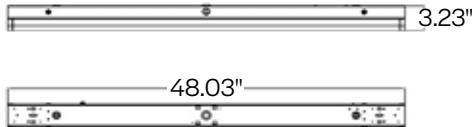

ProLED Select Linear Strip Series

Dimensions

LS4-WS-CS-U