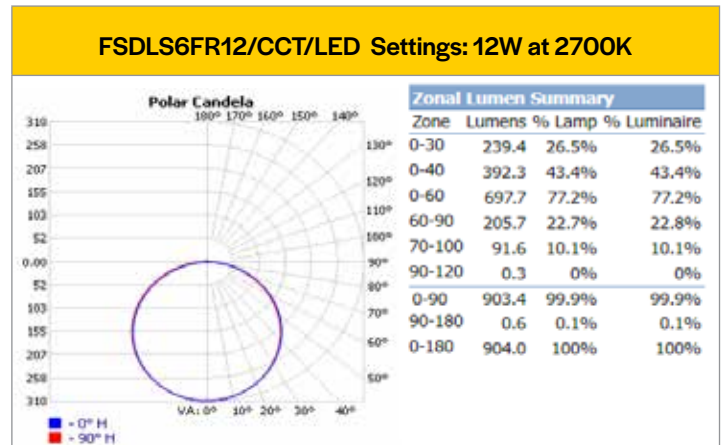

ProLED Select Slim Downlight Series

Photometrics