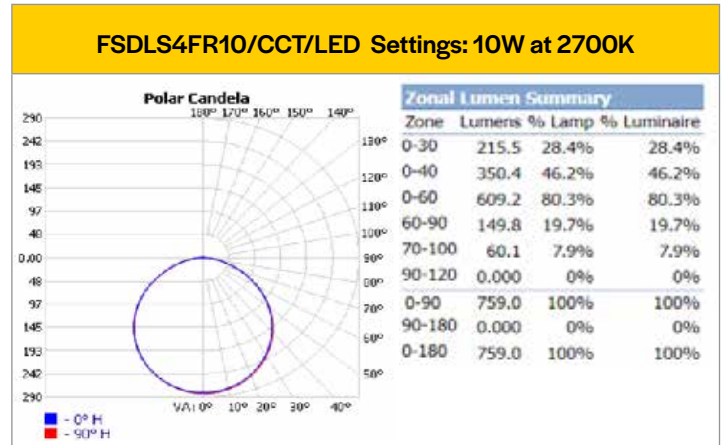

ProLED Select Slim Downlight Series

Specifications Table

	FSDLS3FR8/ CCT/LED	FSDLS4FR10/ CCT/LED	FSDLS5FR12/ CCT/LED	FSDLS6FR12/ CCT/LED	FSDLS6FR15/ CCT/LED	FSDLS8FR18/ CCT/LED	FSDLS4FR10/ SQ/CCT/LED	FSDLS6FR12/SQ/ CCT/LED	FSDLS6FR15/ SQ/CCT/LED
Nominal Wattage	8W	10W	12W	12W	15W	18W	10W	12W	15W
Delivered Lumens	546lm - 569lm	773lm - 827lm	830lm - 981lm	954lm - 1024lm	1116lm - 1242lm	1485lm - 1613lm	686lm - 740lm	1036lm - 1107lm	1130lm - 1235lm
Efficacy (lm/W)	68LPW - 71LPW	77LPW - 82LPW	69LPW - 81LPW	79LPW - 85LPW	74LPW - 82LPW	82LPW - 89LPW	68LPW - 74LPW	86LPW - 92LPW	75LPW - 82LPW
CCT	Selectable - 2700K, 3000K, 3500K, 4000K, 5000K								
CRI	90+								
L70 Lifetime (hrs)	50,000								
Voltage	120VAC								
Power Factor	>0.9								
Dimming	Triac Dimming to 10%								
Housing Material	Aluminum								
Driver Housing Material	Steel								
Operating Temperature	-20°C - 140°C								
Listings	ETL, Energystar, Title 20, Title 24, JA-8								
Environment	UL, Wet Location, IC Rated								
Warranty	5 Years Standard								

Performance Table

Product Code	Wattage	Lumen Output (lm)	Lumen Output (lm)	Lumen Output (lm)	Lumen Output (lm)	Lumen Output (lm)
FSDLS3FR8/CCT/LED	8	546	553	568	569	552
FSDLS4FR10/CCT/LED	10	773	802	820	827	802
FSDLS5FR12/CCT/LED	12	830	886	949	981	951
FSDLS6FR12/CCT/LED	12	954	978	1011	1024	1007
FSDLS6FR15/CCT/LED	15	1116	1177	1242	1185	1223
FSDLS8FR18/CCT/LED	18	1485	1508	1569	1608	1613
FSDLS4FR10/SQ/CCT/LED	10	686	710	735	740	721
FSDLS6FR12/SQ/CCT/LED	12	1036	1057	1090	1107	1089
FSDLS6FR15/SQ/CCT/LED	15	1130	1156	1211	1235	1212

Dimensions

ProLED Select Slim Downlight Series

Photometrics

ProLED Select Slim Downlight Series

Photometrics

FSDLS8FR18/CCT/LED Settings: 18W at 2700K

FSDLS4FR10/SQ/CCT/LED Settings: 10W at 2700K

FSDLS6FR12/SQ/CCT/LED Settings: 12W at 2700K