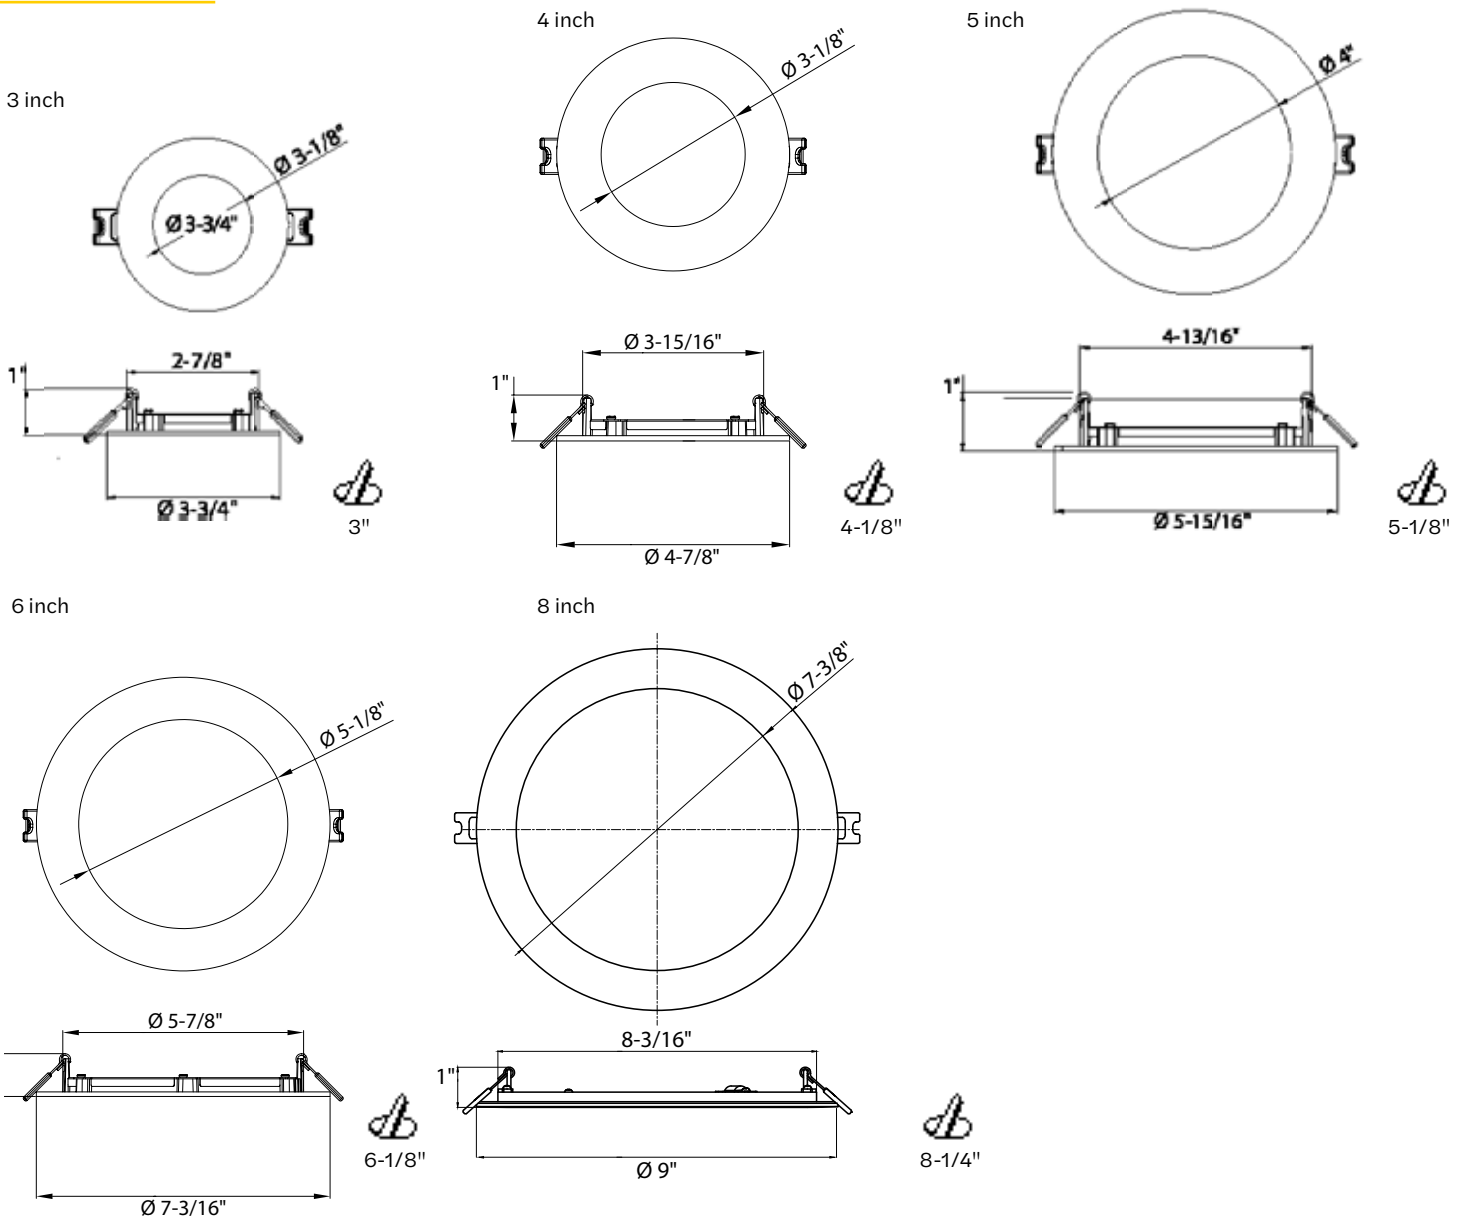

ProLED Select Slim Downlight Series

Dimmer Compatibility

Dimmer Compatibility List

Dimmer Brand	Dimmer Model
Lutron	DVCL-153PR-WH, CTCL-153PDH-WH, TGCL-153PH-WH, MACL-153MH-WH, P-PKG1W-WH-R
Leviton	R62-06674-POW, R12-06672-1LW, R50-IPL06-10M
Eaton	AAL06-C1, SAL06P-LA-K

Dimensions