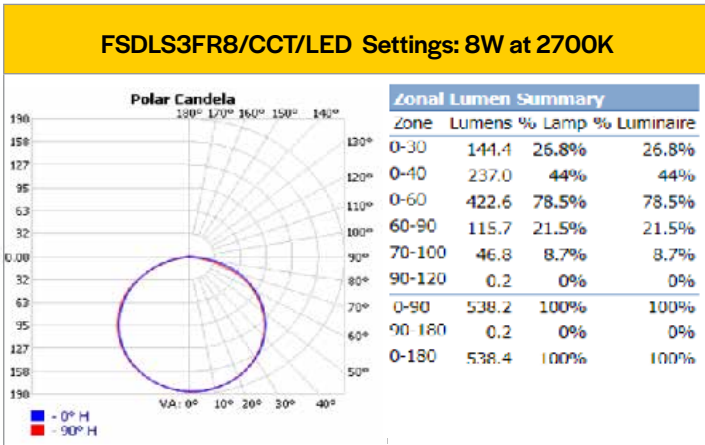

ProLED Select Slim Downlight Series

Photometrics