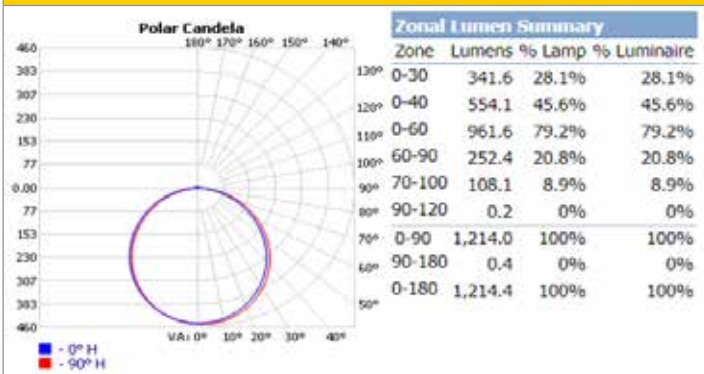

Performance Table

Product Code	Wattage	Lumen Output (lm)	Lumen Output (lm)	Lumen Output (lm)	Lumen Output (lm)	Lumen Output (lm)
FSDLS3FR8/CCT/LED	8	546	553	568	569	552
FSDLS4FR10/CCT/LED	10	773	802	820	827	802
FSDLS5FR12/CCT/LED	12	830	886	949	981	951
FSDLS6FR12/CCT/LED	12	954	978	1011	1024	1007
FSDLS6FR15/CCT/LED	15	1116	1177	1242	1185	1223
FSDLS8FR18/CCT/LED	18	1485	1508	1569	1608	1613
FSDLS4FR10/SQ/CCT/LED	10	686	710	735	740	721
FSDLS6FR12/SQ/CCT/LED	12	1036	1057	1090	1107	1089
FSDLS6FR15/SQ/CCT/LED	15	1130	1156	1211	1235	1212

Dimensions

ProLED Select Slim Downlight Series

Photometrics

ProLED Select Slim Downlight Series

Photometrics

FSDLS8FR18/CCT/LED Settings: 18W at 2700K

FSDLS4FR10/SQ/CCT/LED Settings: 10W at 2700K

FSDLS6FR12/SQ/CCT/LED Settings: 12W at 2700K