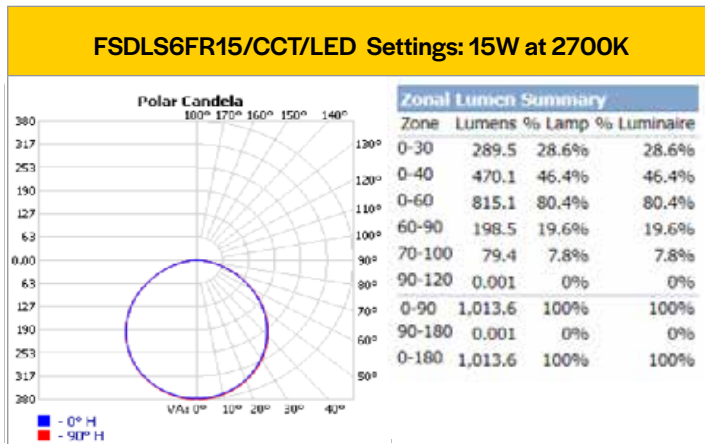

ProLED Select Slim Downlight Series

Specifications Table

	FSDLS3FR8/ CCT/LED	FSDLS4FR10/ CCT/LED	FSDLS5FR12/ CCT/LED	FSDLS6FR12/ CCT/LED	FSDLS6FR15/ CCT/LED	FSDLS8FR18/ CCT/LED	FSDLS4FR10/ SQ/CCT/LED	FSDLS6FR12/SQ/ CCT/LED	FSDLS6FR15/ SQ/CCT/LED
Nominal Wattage	8W	10W	12W	12W	15W	18W	10W	12W	15W
Delivered Lumens	546lm - 569lm	773lm - 827lm	830lm - 981lm	954lm - 1024lm	1116lm - 1242lm	1485lm - 1613lm	686lm - 740lm	1036lm - 1107lm	1130lm - 1235lm
Efficacy (lm/W)	68LPW - 71LPW	77LPW - 82LPW	69LPW - 81LPW	79LPW - 85LPW	74LPW - 82LPW	82LPW - 89LPW	68LPW - 74LPW	86LPW - 92LPW	75LPW - 82LPW
CCT	Selectable - 2700K, 3000K, 3500K, 4000K, 5000K								
CRI	90+								
L70 Lifetime (hrs)	50,000								
Voltage	120VAC								
Power Factor	>0.9								
Dimming	Triac Dimming to 10%								
Housing Material	Aluminum								
Driver Housing Material	Steel								
Operating Temperature	-20°C - 140°C								
Listings	ETL, Energystar, Title 20, Title 24, JA-8								
Environment	UL, Wet Location, IC Rated								
Warranty	5 Years Standard								

Performance Table

Product Code	Wattage	Lumen Output (lm)	Lumen Output (lm)	Lumen Output (lm)	Lumen Output (lm)	Lumen Output (lm)
FSDLS3FR8/CCT/LED	8	546	553	568	569	552
FSDLS4FR10/CCT/LED	10	773	802	820	827	802
FSDLS5FR12/CCT/LED	12	830	886	949	981	951
FSDLS6FR12/CCT/LED	12	954	978	1011	1024	1007
FSDLS6FR15/CCT/LED	15	1116	1177	1242	1185	1223
FSDLS8FR18/CCT/LED	18	1485	1508	1569	1608	1613
FSDLS4FR10/SQ/CCT/LED	10	686	710	735	740	721
FSDLS6FR12/SQ/CCT/LED	12	1036	1057	1090	1107	1089
FSDLS6FR15/SQ/CCT/LED	15	1130	1156	1211	1235	1212

Dimensions

ProLED Select Slim Downlight Series

Photometrics

ProLED Select Slim Downlight Series

Photometrics

FSDLS8FR18/CCT/LED Settings: 18W at 2700K

FSDLS4FR10/SQ/CCT/LED Settings: 10W at 2700K

FSDLS6FR12/SQ/CCT/LED Settings: 12W at 2700K