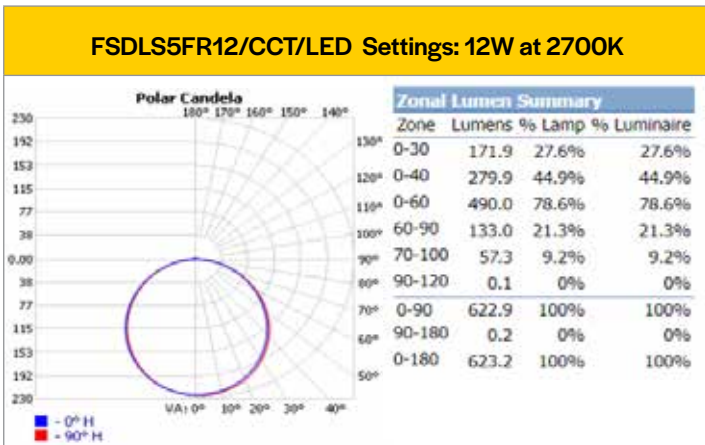

ProLED Select Slim Downlight Series

Photometrics