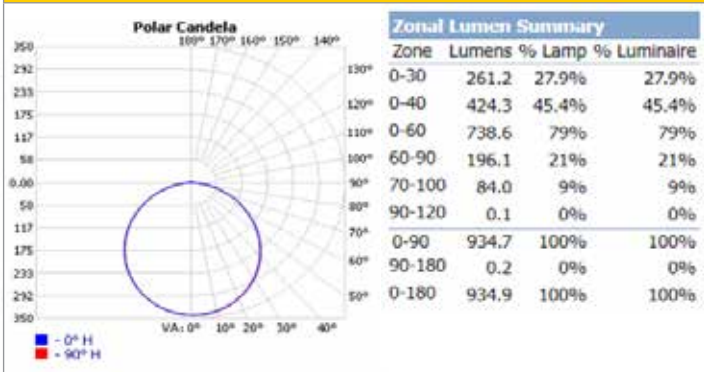

Performance Table

Product Code	Wattage	Lumen Output (lm)	Lumen Output (lm)	Lumen Output (lm)	Lumen Output (lm)	Lumen Output (lm)
FSDLS3FR8/CCT/LED	8	546	553	568	569	552
FSDLS4FR10/CCT/LED	10	773	802	820	827	802
FSDLS5FR12/CCT/LED	12	830	886	949	981	951
FSDLS6FR12/CCT/LED	12	954	978	1011	1024	1007
FSDLS6FR15/CCT/LED	15	1116	1177	1242	1185	1223
FSDLS8FR18/CCT/LED	18	1485	1508	1569	1608	1613
FSDLS4FR10/SQ/CCT/LED	10	686	710	735	740	721
FSDLS6FR12/SQ/CCT/LED	12	1036	1057	1090	1107	1089
FSDLS6FR15/SQ/CCT/LED	15	1130	1156	1211	1235	1212

Dimensions

ProLED Select Slim Downlight Series

Photometrics

ProLED Select Slim Downlight Series

Photometrics

FSDLS8FR18/CCT/LED Settings: 18W at 2700K

FSDLS4FR10/SQ/CCT/LED Settings: 10W at 2700K

FSDLS6FR12/SQ/CCT/LED Settings: 12W at 2700K