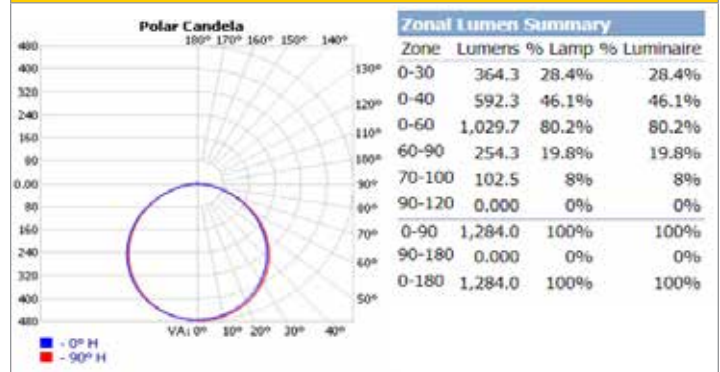

Dimensions

ProLED Select Slim Downlight Series

Photometrics

ProLED Select Slim Downlight Series

Photometrics

FSDLS8FR18/CCT/LED Settings: 18W at 2700K

FSDLS4FR10/SQ/CCT/LED Settings: 10W at 2700K

FSDLS6FR12/SQ/CCT/LED Settings: 12W at 2700K