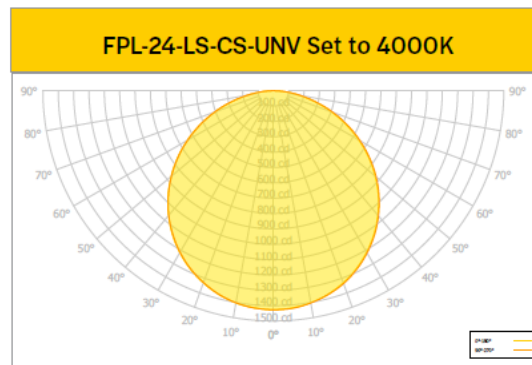

Photometric Information

90520 FPL-24-LS-CS-UNV_4000K_30W

Zonal Lumen Summary

Zonal	Lumens	% Fixture
0° - 10°	143	3%
10° - 20°	387	9%
20° - 30°	588	14%
30° - 40°	713	17%
40° - 50°	745	18%
50° - 60°	677	16%
60° - 70°	520	12%
70° - 80°	304	7%
80° - 90°	90	2%
0° - 90°	4,167	100%

Information

RF	84
RG	97