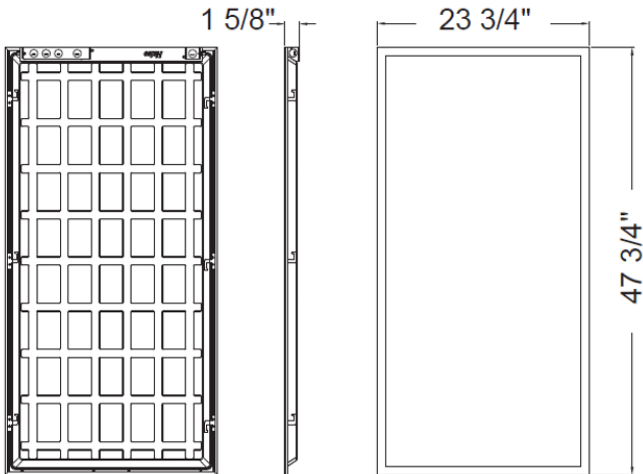

Information

RF	84
RG	97

**LED 2X4 Flat Panel Lumen & Color Selectable 120-277V Dimm -
Specification Sheet**

Product #: 90520 Product Code: FPL-24-LS-CS-UNV

2x4