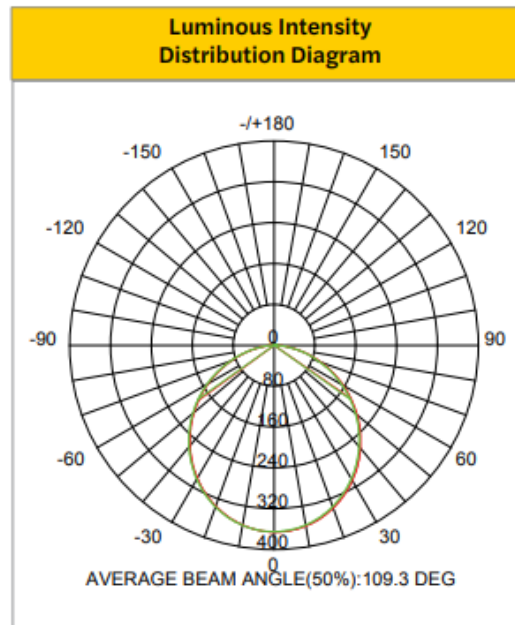

## Performance Table

Product Code	Wattage	2700K		3000K		3500K		4000K		5000K	
		Lumen (lm)	Efficacy (lm/W)	Lumen (lm)	Efficacy (lm/W)	Lumen (lm)	Efficacy (lm/W)	Lumen (lm)	Efficacy (lm/W)	Lumen (lm)	Efficacy (lm/W)
CSDL-4-LS-CS-ST-DDV	13	1007	76	1099	86	1136	88	1137	88	1126	87
CSDL-6-LS-CS-ST-DDV	15	1182	80	1226	84	1254	86	1272	88	1249	86
CSDL-8-LS-CS-ST-DDV	18	1579	91	1706	101	1754	103	1776	105	1745	102
CSDL-4-LS-CS-BT-DDV	13	964	75	998	77	1037	80	1050	82	1026	78
CSDL-6-LS-CS-BT-DDV	15	1104	75	1152	78	1184	81	1210	83	1173	81
CSDL-8-LS-CS-BT-DDV	18	1562	90	1646	94	1704	97	1721	99	1681	96

## Specifications Table

	CSDL-4-LS-CS-XX-DDV	CSDL-6-LS-CS-XX-DDV	CSDL-8-LS-CS-XX-DDV
Nominal Wattage	13W	15W	18W
Delivered Lumens	500/700/900	700/900/1100	900/1100/1500
Efficacy (lm/W)	88	88	105
CCT	Selectable - 2700K, 3000K, 3500K, 4000K, 5000K		
CRI	90+		
Beam Angle	110°		
L70 Lifetime (hrs)	50,000		
Voltage	120V, 50/60Hz		
Power Factor	>0.9		
Dimming	Triac/ELV and 0-10V		
Housing Material	Aluminum		
Lens	PMMA		
Operating Temperature	-20°C to 40°C		
Listings	cETLus, FCC, RoHS, Wet Location, IC Rated, Air Tight, JAB, Energy Star®		
Environment	Wet Location, IC Rated, Air Tight		
Warranty	5 Years Standard		

**Photometrics\***

89168-CSDL-4-LS-CS-ST-DDV

**Color Metrics**

RF	92
RG	100

**Zonal Lumen Summary**

LCS Zone	Lumens	%Fixture
0° - 10°	35	3%
10° - 20°	98	10%
20° - 30°	148	15%
30° - 40°	176	18%
40° - 50°	181	18%
50° - 60°	161	16%
60° - 70°	121	12%
70° - 80°	69	7%
80° - 90°	17	2%
0° - 90°	1007	100%

\*The Diagrams and zonal lumen summaries represent each fixture at highest wattage selection and at 2700K. For complete photometry/IES files, please contact Halco lighting.

**Media Gallery**

**CSDL (Commercial Slim Downlight) Trims**