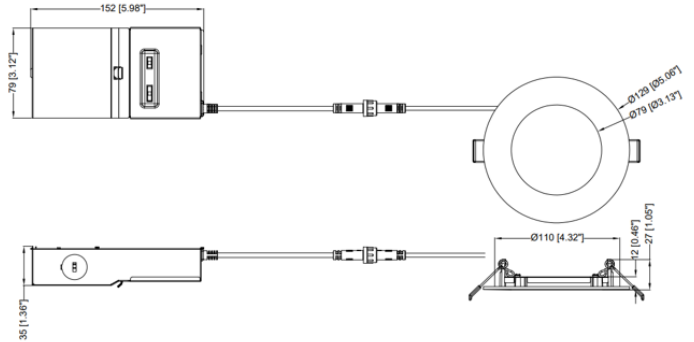

**Photometrics\***

89168-CSDL-4-LS-CS-ST-DDV

**Color Metrics**

RF	92
RG	100

**Zonal Lumen Summary**

LCS Zone	Lumens	%Fixture
0° - 10°	35	3%
10° - 20°	98	10%
20° - 30°	148	15%
30° - 40°	176	18%
40° - 50°	181	18%
50° - 60°	161	16%
60° - 70°	121	12%
70° - 80°	69	7%
80° - 90°	17	2%
0° - 90°	1007	100%

\*The Diagrams and zonal lumen summaries represent each fixture at highest wattage selection and at 2700K. For complete photometry/IES files, please contact Halco lighting.

**Media Gallery**

**CSDL (Commercial Slim Downlight) Trims**