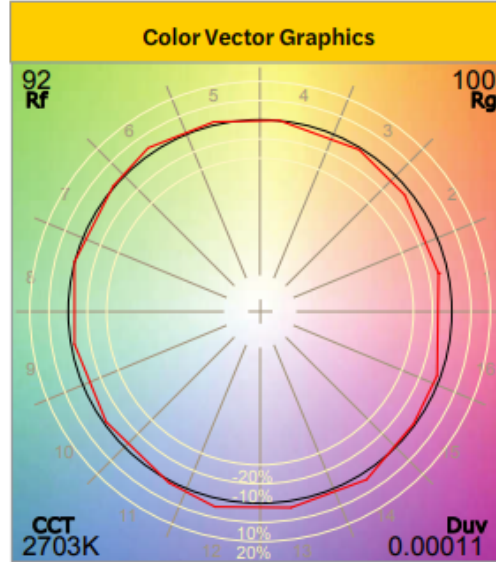

## Performance Table

Product Code	Wattage	2700K		3000K		3500K		4000K		5000K	
		Lumen (lm)	Efficacy (lm/W)	Lumen (lm)	Efficacy (lm/W)	Lumen (lm)	Efficacy (lm/W)	Lumen (lm)	Efficacy (lm/W)	Lumen (lm)	Efficacy (lm/W)
CSDL-4-LS-CS-ST-DDV	13	1007	76	1099	86	1136	88	1137	88	1126	87
CSDL-6-LS-CS-ST-DDV	15	1182	80	1226	84	1254	86	1272	88	1249	86
CSDL-8-LS-CS-ST-DDV	18	1579	91	1706	101	1754	103	1776	105	1745	102
CSDL-4-LS-CS-BT-DDV	13	964	75	998	77	1037	80	1050	82	1026	78
CSDL-6-LS-CS-BT-DDV	15	1104	75	1152	78	1184	81	1210	83	1173	81
CSDL-8-LS-CS-BT-DDV	18	1562	90	1646	94	1704	97	1721	99	1681	96

## Specifications Table

	CSDL-4-LS-CS-XX-DDV	CSDL-6-LS-CS-XX-DDV	CSDL-8-LS-CS-XX-DDV
Nominal Wattage	13W	15W	18W
Delivered Lumens	500/700/900	700/900/1100	900/1100/1500
Efficacy (lm/W)	88	88	105
CCT	Selectable - 2700K, 3000K, 3500K, 4000K, 5000K		
CRI	90+		
Beam Angle	110°		
L70 Lifetime (hrs)	50,000		
Voltage	120V, 50/60Hz		
Power Factor	>0.9		
Dimming	Triac/ELV and 0-10V		
Housing Material	Aluminum		
Lens	PMMA		
Operating Temperature	-20°C to 40°C		
Listings	cETLus, FCC, RoHS, Wet Location, IC Rated, Air Tight, JAB, Energy Star®		
Environment	Wet Location, IC Rated, Air Tight		
Warranty	5 Years Standard		

**Photometrics\***

89168-CSDL-4-LS-CS-ST-DDV

**Color Metrics**

RF	92
RG	100

**Zonal Lumen Summary**

LCS Zone	Lumens	%Fixture
0° - 10°	35	3%
10° - 20°	98	10%
20° - 30°	148	15%
30° - 40°	176	18%
40° - 50°	181	18%
50° - 60°	161	16%
60° - 70°	121	12%
70° - 80°	69	7%
80° - 90°	17	2%
0° - 90°	1007	100%