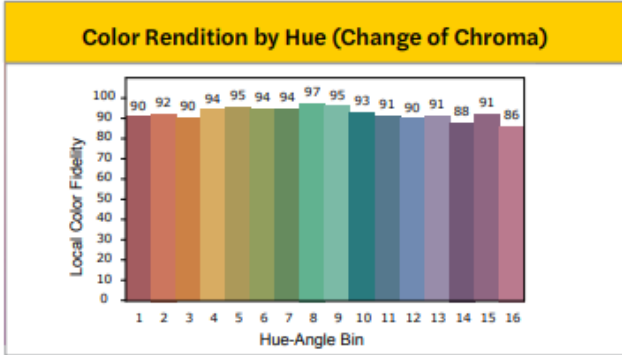

Photometrics*

89168-CSDL-4-LS-CS-ST-DDV

Color Metrics

RF	92
RG	100