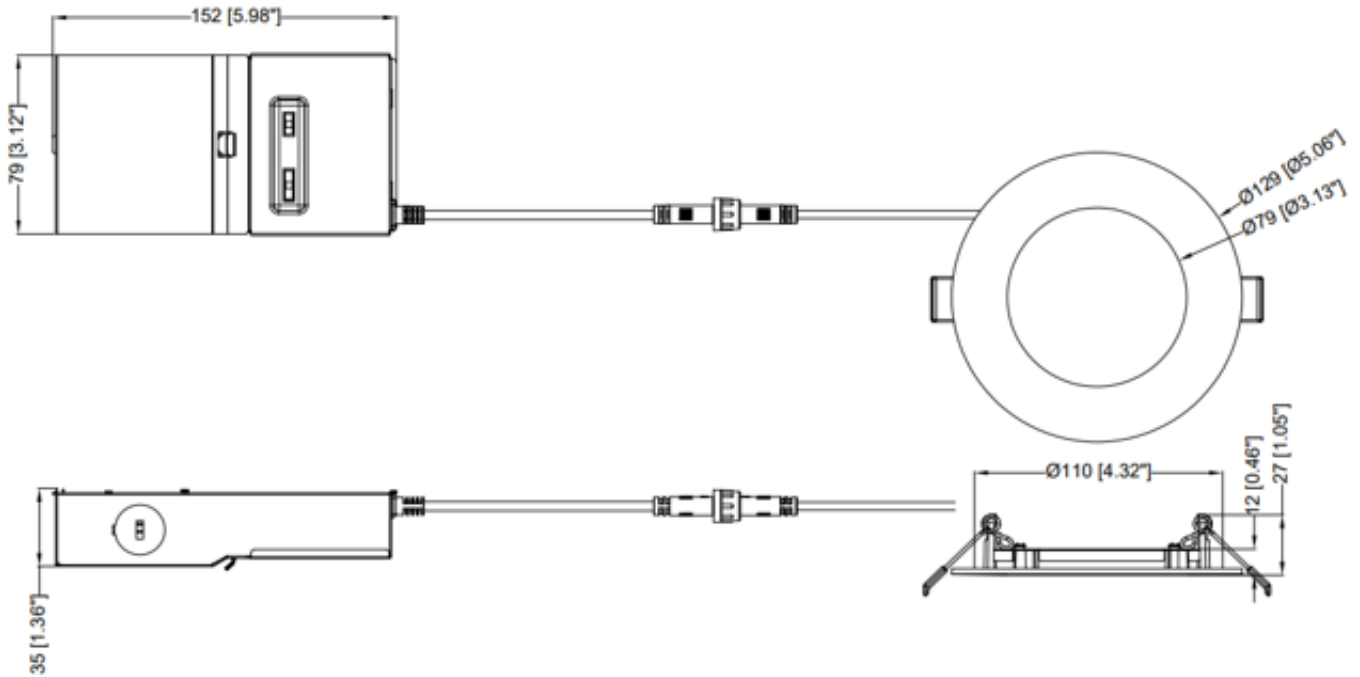

Performance Table

Product Code	Wattage	2700K		3000K		3500K		4000K		5000K	
		Lumen (lm)	Efficacy (lm/W)	Lumen (lm)	Efficacy (lm/W)	Lumen (lm)	Efficacy (lm/W)	Lumen (lm)	Efficacy (lm/W)	Lumen (lm)	Efficacy (lm/W)
CSDL-4-LS-CS-ST-DDV	13	1007	76	1099	86	1136	88	1137	88	1126	87
CSDL-6-LS-CS-ST-DDV	15	1182	80	1226	84	1254	86	1272	88	1249	86
CSDL-8-LS-CS-ST-DDV	18	1579	91	1706	101	1754	103	1776	105	1745	102
CSDL-4-LS-CS-BT-DDV	13	964	75	998	77	1037	80	1050	82	1026	78
CSDL-6-LS-CS-BT-DDV	15	1104	75	1152	78	1184	81	1210	83	1173	81
CSDL-8-LS-CS-BT-DDV	18	1562	90	1646	94	1704	97	1721	99	1681	96

Specifications Table

	CSDL-4-LS-CS-XX-DDV	CSDL-6-LS-CS-XX-DDV	CSDL-8-LS-CS-XX-DDV
Nominal Wattage	13W	15W	18W
Delivered Lumens	500/700/900	700/900/1100	900/1100/1500
Efficacy (lm/W)	88	88	105
CCT	Selectable - 2700K, 3000K, 3500K, 4000K, 5000K		
CRI	90+		
Beam Angle	110°		
L70 Lifetime (hrs)	50,000		
Voltage	120V, 50/60Hz		
Power Factor	>0.9		
Dimming	Triac/ELV and 0-10V		
Housing Material	Aluminum		
Lens	PMMA		
Operating Temperature	-20°C to 40°C		
Listings	cETLus, FCC, RoHS, Wet Location, IC Rated, Air Tight, JAB, Energy Star®		
Environment	Wet Location, IC Rated, Air Tight		
Warranty	5 Years Standard