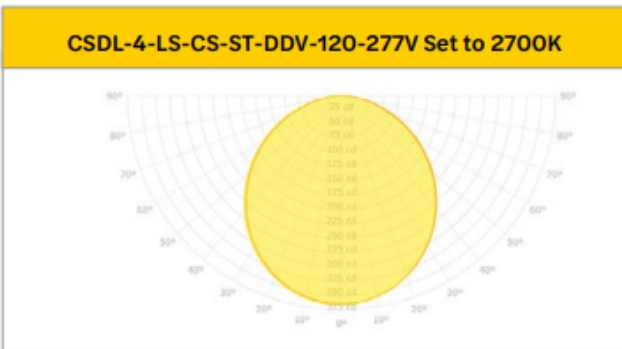

## Performance Table

Product Code	Wattage	2700K		3000K		3500K		4000K		5000K	
		Lumen (lm)	Efficacy (lm/W)	Lumen (lm)	Efficacy (lm/W)	Lumen (lm)	Efficacy (lm/W)	Lumen (lm)	Efficacy (lm/W)	Lumen (lm)	Efficacy (lm/W)
CSDL-4-LS-CS-ST-DDV	13	1007	76	1099	86	1136	88	1137	88	1126	87
CSDL-6-LS-CS-ST-DDV	15	1182	80	1226	84	1254	86	1272	88	1249	86
CSDL-8-LS-CS-ST-DDV	18	1579	91	1706	101	1754	103	1776	105	1745	102
CSDL-4-LS-CS-BT-DDV	13	964	75	998	77	1037	80	1050	82	1026	78
CSDL-6-LS-CS-BT-DDV	15	1104	75	1152	78	1184	81	1210	83	1173	81
CSDL-8-LS-CS-BT-DDV	18	1562	90	1646	94	1704	97	1721	99	1681	96

## Specifications Table

	CSDL-4-LS-CS-XX-DDV	CSDL-6-LS-CS-XX-DDV	CSDL-8-LS-CS-XX-DDV
Nominal Wattage	13W	15W	18W
Delivered Lumens	500/700/900	700/900/1100	900/1100/1500
Efficacy (lm/W)	88	88	105
CCT	Selectable - 2700K, 3000K, 3500K, 4000K, 5000K		
CRI	90+		
Beam Angle	110°		
L70 Lifetime (hrs)	50,000		
Voltage	120V, 50/60Hz		
Power Factor	>0.9		
Dimming	Triac/ELV and 0-10V		
Housing Material	Aluminum		
Lens	PMMA		
Operating Temperature	-20°C to 40°C		
Listings	cETLus, FCC, RoHS, Wet Location, IC Rated, Air Tight, JAB, Energy Star®		
Environment	Wet Location, IC Rated, Air Tight		
Warranty	5 Years Standard		

**Photometrics\***

89168-CSDL-4-LS-CS-ST-DDV

**Color Metrics**

RF	92
RG	100

**Zonal Lumen Summary**

LCS Zone	Lumens	%Fixture
0° - 10°	35	3%
10° - 20°	98	10%
20° - 30°	148	15%
30° - 40°	176	18%
40° - 50°	181	18%
50° - 60°	161	16%
60° - 70°	121	12%
70° - 80°	69	7%
80° - 90°	17	2%
0° - 90°	1007	100%