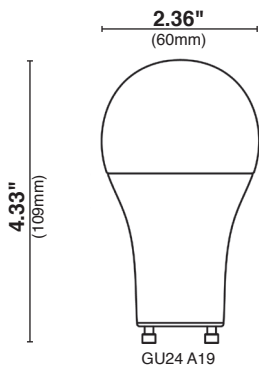

Project: _____ Date: _____

Comments: _____ Initials: _____

Specifications

- Available in 2700K, 3000K, 4000K or 5000K CCT
- UL Listed for damp location and enclosed luminaires
- 220° beam angle creates uniform distribution of light
- 3-year warranty
- Rated for ICAT fixtures
- Non-Dimmable