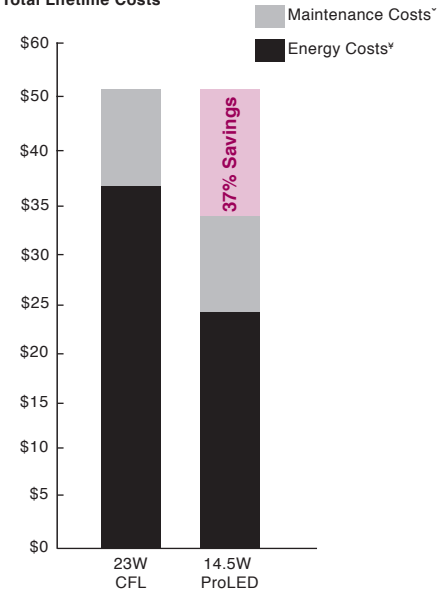

Project: _____ Date: _____

Comments: _____ Initials: _____

Specifications

- Available in 2700K, 3000K, 4000K or 5000K CCT
- UL Listed for damp location and enclosed luminaires
- 220° beam angle creates uniform distribution of light
- 3-year warranty
- Rated for ICAT fixtures
- Non-Dimmable

Savings Comparison

Total Lifetime Costs

* Maintenance costs based on 15 minutes at \$40 per/hr
 † Energy costs based on \$0.11 kWh

Ordering Information

Watts	Base	Product #	Product Code	Volts	Color Temp.	CRI	Lumens	Useful Life*	Beam Angle	Pkg. Qty.	MOL	Equivalent CFL Wattage	Certification
9W	GU24	88055	A19FR9-827-GU24-LED	120	2700K	80	800	15,000	220°	1/48	4.17"	60W	ETL
9W	GU24	88056	A19FR9-830-GU24-LED	120	3000K	80	800	15,000	220°	1/48	4.17"	60W	ETL
9W	GU24	88057	A19FR9-840-GU24-LED	120	4000K	80	800	15,000	220°	1/48	4.17"	60W	ETL
9W	GU24	88058	A19FR9-850-GU24-LED	120	5000K	80	800	15,000	220°	1/48	4.17"	60W	ETL
11W	GU24	88059	A19FR11-827-GU24-LED	120	2700K	80	1100	15,000	220°	1/48	4.64"	75W	ETL
15W	GU24	88060	A19FR15-840-GU24-LED	120	4000K	80	1600	15,000	220°	1/48	4.64"	100W	ETL