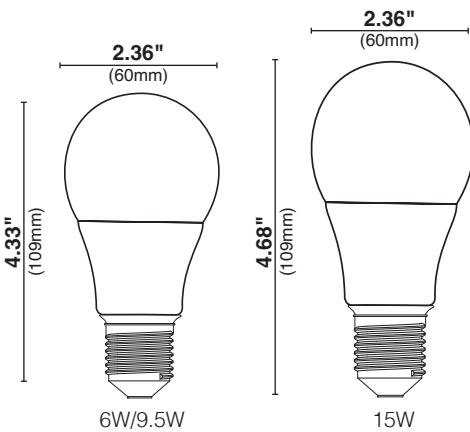

Savings Comparison

* Maintenance costs based on 15 minutes at \$40 per/hr
 * Energy costs based on \$0.11 kWh

Ordering Information

Watt	Base	Product #	Product Code	Volts	Color Temp.	CRI	Lumens	Useful Life*	Pkg. Qty.	MOL	Equivalent Wattage	Certification
6W	E26	83971	A19FR6/827/ECO/LED3	120	2700K	82	480	15,000	1/6	4.33"	40W	UL
6W	E26	83972	A19FR6/830/ECO/LED3	120	3000K	82	480	15,000	1/6	4.33"	40W	UL
5.5W	E26	88002	A19FR6-840-ECO-LED4	120	4000K	80	450	15,000	1/48	4.13"	40W	ETL
5.5W	E26	88003	A19FR6-850-ECO-LED4	120	5000K	80	450	15,000	1/48	4.13"	40W	ETL
9.5W	E26	83973	A19FR9/827/ECO/LED3	120	2700K	82	800	15,000	1/6	4.33"	60W	UL
9.5W	E26	83974	A19FR9/830/ECO/LED 3	120	3000K	82	800	15,000	1/6	4.33"	60W	UL
9W	E26	88006	A19FR9-840-ECO-LED4	120	4000K	80	800	15,000	1/48	4.13"	60W	ETL
9.5W	E26	83975	A19FR9/850/ECO/LED 3	120	5000K	82	800	15,000	1/6	4.33"	60W	UL
15W	E26	83978	A19FR15/850/ECO/LED3	120	5000K	82	1500	15,000	1/48	4.68"	100W	UL