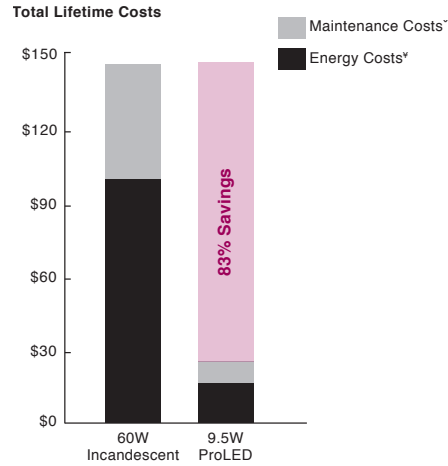

Product #: _____ Type: _____

Project: _____ Date: _____

Comments: _____ Initials: _____

Specifications

- 2700K, 3000K, 4000K & 5000K options
- 15,000 hour life
- UL Listed for damp locations
- 82 CRI for quality and consistent color rendering
- No Mercury or UV/IR emissions
- Economical alternative to Compact Fluorescent and Incandescent lamps
- 3-Year Limited Warranty
- Non-Dimmable

Savings Comparison

* Maintenance costs based on 15 minutes at \$40 per/hr
 * Energy costs based on \$0.11 kWh

Ordering Information

Watt	Base	Product #	Product Code	Volts	Color Temp.	CRI	Lumens	Useful Life*	Pkg. Qty.	MOL	Equivalent Wattage	Certification
6W	E26	83971	A19FR6/827/ECO/LED3	120	2700K	82	480	15,000	1/6	4.33"	40W	UL
6W	E26	83972	A19FR6/830/ECO/LED3	120	3000K	82	480	15,000	1/6	4.33"	40W	UL
5.5W	E26	88002	A19FR6-840-ECO-LED4	120	4000K	80	450	15,000	1/48	4.13"	40W	ETL
5.5W	E26	88003	A19FR6-850-ECO-LED4	120	5000K	80	450	15,000	1/48	4.13"	40W	ETL
9.5W	E26	83973	A19FR9/827/ECO/LED3	120	2700K	82	800	15,000	1/6	4.33"	60W	UL
9.5W	E26	83974	A19FR9/830/ECO/LED 3	120	3000K	82	800	15,000	1/6	4.33"	60W	UL
9W	E26	88006	A19FR9-840-ECO-LED4	120	4000K	80	800	15,000	1/48	4.13"	60W	ETL
9.5W	E26	83975	A19FR9/850/ECO/LED 3	120	5000K	82	800	15,000	1/6	4.33"	60W	UL
15W	E26	83978	A19FR15/850/ECO/LED3	120	5000K	82	1500	15,000	1/48	4.68"	100W	UL