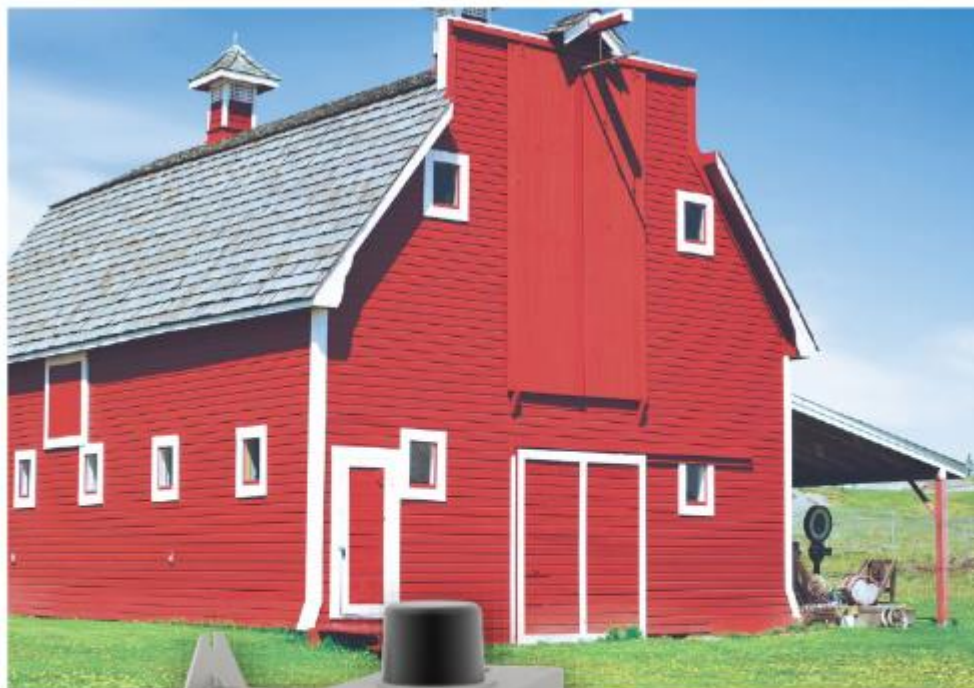

ProLED Select Sektor Dusk to Dawn (Outdoor Fixture)

Key Benefits & Features

- Compact and lightweight design for easy installation
- Wattage selectable
- CCT selectable
- 3640 - 8700 lumen output
- L70: 50,000 hour rated life
- 0-10V dimmable
- >130 lm/W efficacy
- >80 CRI
- UV Resistant polycarbonate lens
- Robust gray die-cast aluminum housing
- Dusk to Dawn 3-pin receptacle

FAQs

- **Do you have a wattage selectable and color selectable version as well as the dedicated wattage and color?** Yes, the Sektor Dusk to Dawn comes in both selectable (60W-40W-28W, 3000K/4000K/5000K) and dedicated (60 watt, 5000K) versions.
- **Can I use it on a timer, a dimmer, or on/off switch as well as a photocell?** Yes, the Sektor Dusk to Dawn comes standard with both a shorting cap which allows for the use of a timer, dimmer, or on/off switch as well as a photocell for dusk to dawn usage.
- **What kind of dimming switch can I use?** The Sektor Dusk to Dawn requires a 0-10 volt dimming system (a separate low voltage wire coming from the switch) and is not compatible with triac (line dimming) systems. Please note that the provided shorting cap must be used when used with a dimmer.
- **What mounting options are available?** A pole mounting bracket comes standard with each fixture as well as built in wall mounting cutouts on the base of the luminaire.
- **What is the distribution of the fixture?** The Sektor Dusk to Dawn comes standard with a Type 5 distribution which provides a well-balanced light output.