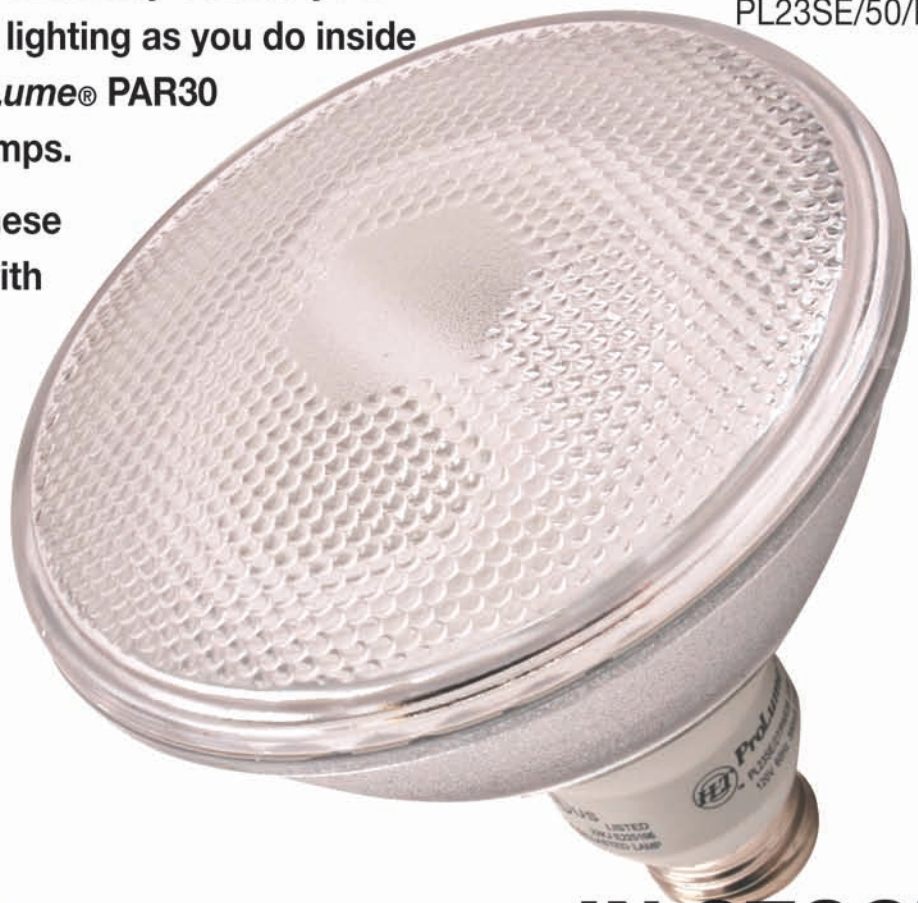

SPOTLIGHT on...

ProLume®

PAR 30 & PAR 38

October 2007

New 10,000 hours average rated life!

PAR CFL Spiral Lamps

Introducing *ProLume*®

PAR30 & PAR38

Achieve the same energy saving efficiency outside your home for landscaping & security lighting as you do inside your home by using Halco's *ProLume*® PAR30

15 watt or PAR38 23 watt CFL lamps.

Ideal for outdoor applications, these lamps are weather proof rated with nickel-plated brass bases that will not corrode in a socket.

These PAR CFLs are identical in size and shape to their Halogen counterparts and are available in multiple color temperatures.

Now Available

PL15SE/27/PAR30

PL15SE/50/PAR30

PL23SE/27/PAR38

PL23SE/50/PAR38

Halco
LIGHTING TECHNOLOGIES™