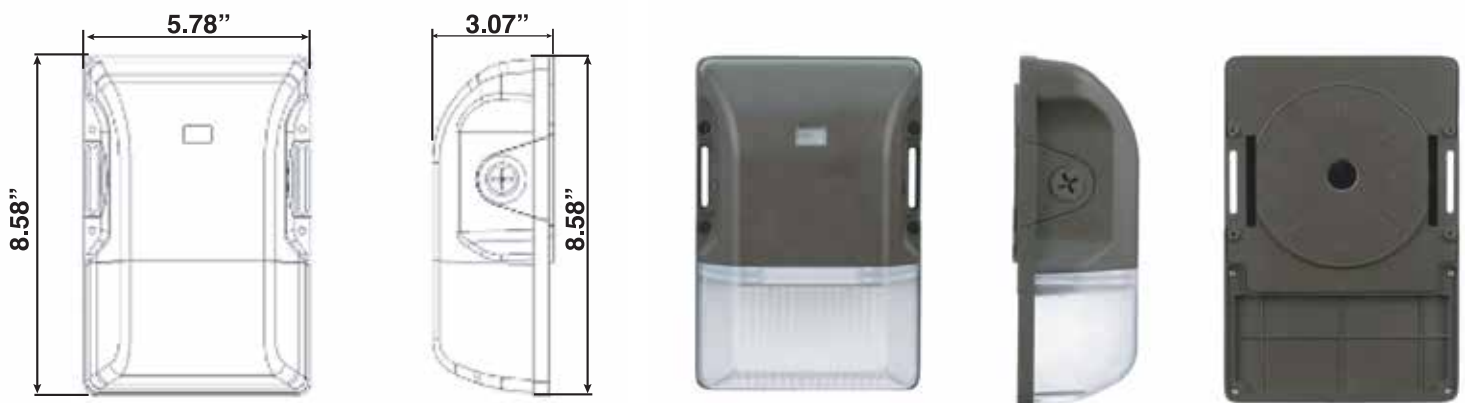

Performance

- Impact resistant lens and cover
- Photocell can be enabled or disabled to user preference
- 120-277V AC Input Voltage

Mounting

- 1/2" threaded conduit side entry points available for surface conduit
- Mounts directly to JBOX or wall

Construction

- Die cast aluminum back plate and housing
- Frosted polycarbonate lens
- Textured architectural bronze powder-coat finish
- Silicone gasketing
- 1/2" Threaded conduit side entry points

Listings

- cULus listed for Wet Locations, Outdoor
- DLC standard

Ordering Logic

Example: SKWP-15-FS-U

Series	Wattage	CCT	Voltage	Finish	Options
SKWP = SekurPak	15 = 15Watt 20 = 20Watt 26 = 26Watt	FS = 3K/4K/5K CCT Selectable	U = 120-277V	Blank = Bronze	Blank = Photocell

Ordering Information

Product SKU	Product Code	Product Description	Wattage	Color Temperature
10450	SKWP-15-FS-U	ProLED Select SekurPak, 15W, CCT Selectable, 120-277VAC	15	3000K/4000K/5000K
10451	SKWP-20-FS-U	ProLED Select SekurPak, 20W, CCT Selectable, 120-277VAC	20	
10452	SKWP-26-FS-U	ProLED Select SekurPak, 26W, CCT Selectable, 120-277VAC	26	

Performance Table				3000K			4000K			5000K		
Product Codes	Nominal Wattage	CRI	Power Factor	Actual Wattage	Lumens	Efficacy	Actual Wattage	Lumens	Efficacy	Actual Wattage	Lumens	Efficacy
SKWP-15-FS-U	15	80	>.9	15	1941	134	14	2061	148	15	2024	140
SKWP-20-FS-U	20			20	2456	123	19	2651	139	20	2551	126
SKWP-26-FS-U	26			26	3239	120	25	3484	138	27	3263	123

Dimensions