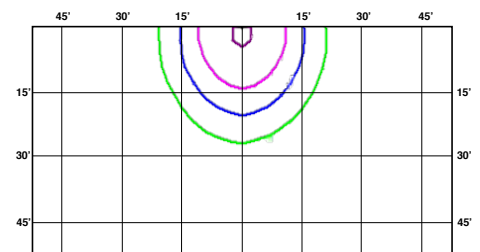

26W at 15" Mounting Height