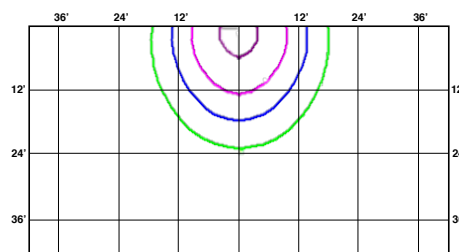

20W at 12" Mounting Height