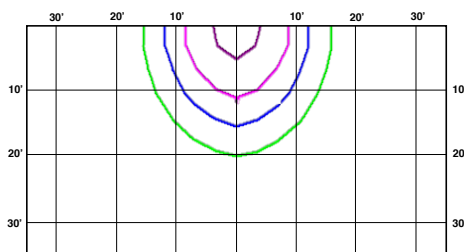

ProLED® Select SekurPak Wallpack Series

Product #: _____ Type: _____

Project: _____ Date: _____

Comments: _____ Initials: _____

Specification Table

SKWP	10450	10451	10452
Nominal Wattage (W)	15	20	26
Lumens Delivered (lm)	1940-2060 lm	2450-2650 lm	3240-3480 lm
Equivalency	100W MH	150W MH	175W MH
Efficacy (lm/W)	134-148	123-140	120-138
Beam Angle	100°		
CRI	>80		
Color Temperature (K)	3000K/4000K/5000K		
L70 Lifetime (hrs)	≥50,000 Hrs		
Voltage	120-277V		
Power Factor	≥0.90		
Housing	Die cast aluminum backplate and housing		
Lens	Frosted polycarbonate lens		
Mounting	Mounts directly to Jbox or wall; ½" threaded conduit hole available for surface conduit		
Operating Temperature	-4°F to 113°F		
Listings	DLC standard, cULus, FCC, IP65		
Environment	Wet locations, Outdoor		
Warranty	5 Years		

*Useful Life is defined as the point in time at which the lamp will maintain at least 70% of its initial lumens. The lamp will continue to operate past this point at decreased light levels. May not be compatible with all dimming systems, dimming performance may vary by system.

Warranty – Commercial / Industrial: This product is warranted for 5 years from the date of purchase.

Photometrics

15W at 10" Mounting Height