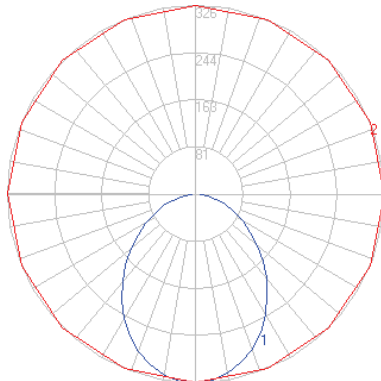

ProLED Select Gimbal Downlight 6 Inch 11W

Settings: 2700K