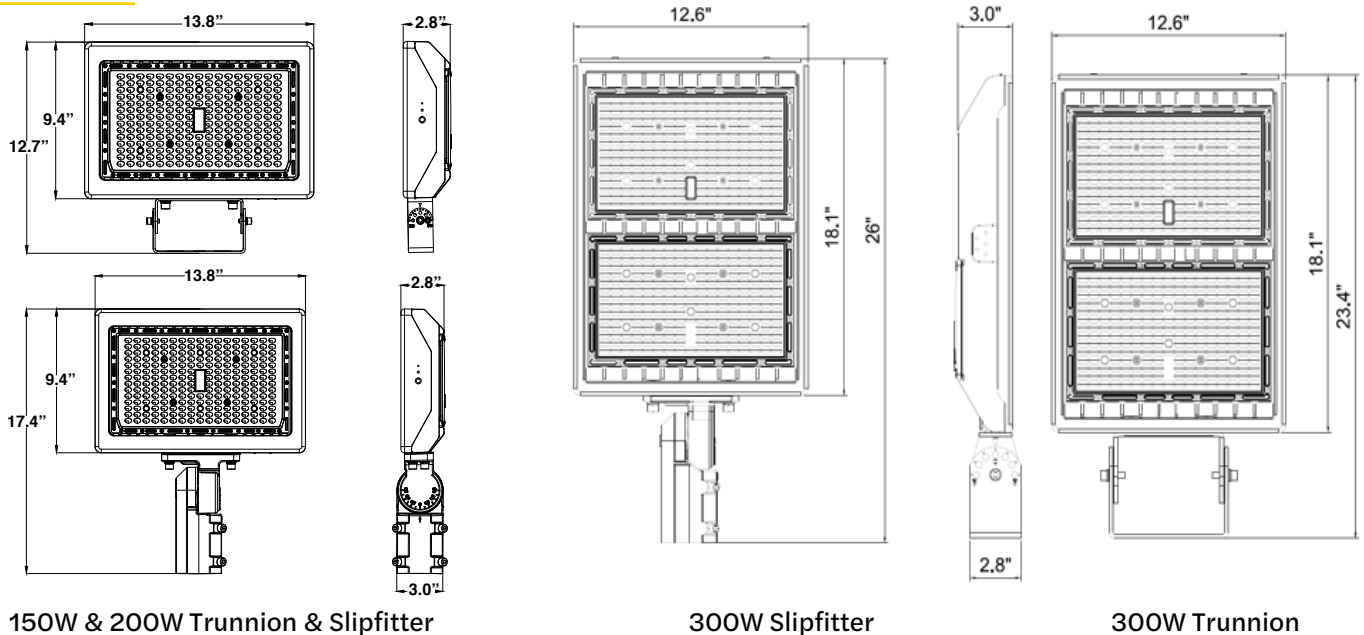

ProLED Select Sector Floodlight Series

Specifications Table

	SFL-150-CS-U	SFL-200-CS-U	SFL-300-XX-U
Nominal Wattage	150	200	300
Delivered Lumens	18,236-20,552 lm	25,162-28,382 lm	42,761-43,184 lm
CCT	Selectable - 3000K, 4000K, 5000K	Selectable - 3000K, 4000K, 5000K	4000K & 5000K
Efficacy (lm/W)	123-140	125-142	145
Amperage	120VAC (1.25A) - 277VAC (.54A)	120VAC (1.67A) - 277VAC (.72A)	120VAC (2.5A) - 277VAC (1.08A)
Beam Spread	7 x 6		
CRI	>70		
L70 Lifetime (hrs)	>50,000 Hrs		
Voltage	120-277V		
Power Factor	>0.9		
Dimming	0-10V		
Housing	Diecast Aluminum		
Lens	PC TIR		
Operating Temperature	-40°C to 45°C		
Listings	DLC Premium, cULus		
Environment	UL Wet Location IP65		
Weight (lbs)	15.6bs	15.6lbs	23.5lbs
Warranty	5 years Standard		

Dimensions