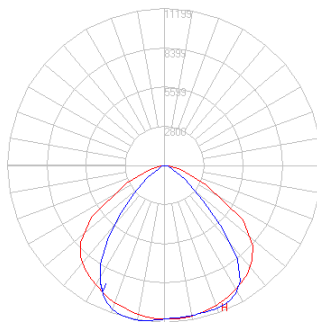

Performance Table

Product Code	Selectable Wattage	3000K		4000K		5000K	
		Lumen Output (lm)	Efficacy (lm/W)	Lumen Output (lm)	Efficacy (lm/W)	Lumen Output (lm)	Efficacy (lm/W)
SFL-150-CS-U	150	18,236	123	20,552	140	20,406	132
SFL-200-CS-U	200	25,162	125	28,382	142	28,159	136
SFL-300-XX-U	300	-	-	42,761	144	43,184	145

ProLED Select Sector Floodlight Series

Specifications Table

	SFL-150-CS-U	SFL-200-CS-U	SFL-300-XX-U
Nominal Wattage	150	200	300
Delivered Lumens	18,236-20,552 lm	25,162-28,382 lm	42,761-43,184 lm
CCT	Selectable - 3000K, 4000K, 5000K	Selectable - 3000K, 4000K, 5000K	4000K & 5000K
Efficacy (lm/W)	123-140	125-142	145
Amperage	120VAC (1.25A) - 277VAC (.54A)	120VAC (1.67A) - 277VAC (.72A)	120VAC (2.5A) - 277VAC (1.08A)
Beam Spread	7 x 6		
CRI	>70		
L70 Lifetime (hrs)	>50,000 Hrs		
Voltage	120-277V		
Power Factor	>0.9		
Dimming	0-10V		
Housing	Diecast Aluminum		
Lens	PC TIR		
Operating Temperature	-40°C to 45°C		
Listings	DLC Premium, cULus		
Environment	UL Wet Location IP65		
Weight (lbs)	15.6bs	15.6lbs	23.5lbs
Warranty	5 years Standard		

20' Mounting Height & 45° Tilt

SFL-200-XX-U

25' Mounting Height & 45° Tilt

SFL-300-XX-U

30' Mounting Height & 45° Tilt

■ = .5fc ■ = 1fc ■ = 2fc