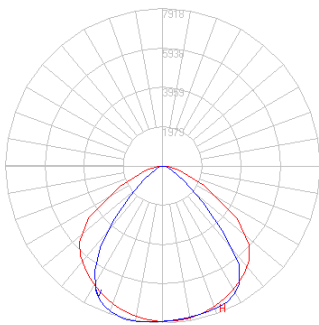

Performance Table

Product Code	Selectable Wattage	3000K		4000K		5000K	
		Lumen Output (lm)	Efficacy (lm/W)	Lumen Output (lm)	Efficacy (lm/W)	Lumen Output (lm)	Efficacy (lm/W)
SFL-150-CS-U	150	18,236	123	20,552	140	20,406	132
SFL-200-CS-U	200	25,162	125	28,382	142	28,159	136
SFL-300-XX-U	300	-	-	42,761	144	43,184	145

ProLED Select Sector Floodlight Series

Specifications Table

	SFL-150-CS-U	SFL-200-CS-U	SFL-300-XX-U
Nominal Wattage	150	200	300
Delivered Lumens	18,236-20,552 lm	25,162-28,382 lm	42,761-43,184 lm
CCT	Selectable - 3000K, 4000K, 5000K	Selectable - 3000K, 4000K, 5000K	4000K & 5000K
Efficacy (lm/W)	123-140	125-142	145
Amperage	120VAC (1.25A) - 277VAC (.54A)	120VAC (1.67A) - 277VAC (.72A)	120VAC (2.5A) - 277VAC (1.08A)
Beam Spread	7 x 6		
CRI	>70		
L70 Lifetime (hrs)	>50,000 Hrs		
Voltage	120-277V		
Power Factor	>0.9		
Dimming	0-10V		
Housing	Diecast Aluminum		
Lens	PC TIR		
Operating Temperature	-40°C to 45°C		
Listings	DLC Premium, cULus		
Environment	UL Wet Location IP65		
Weight (lbs)	15.6bs	15.6lbs	23.5lbs
Warranty	5 years Standard		

20' Mounting Height & 45° Tilt

SFL-200-XX-U

25' Mounting Height & 45° Tilt

SFL-300-XX-U

30' Mounting Height & 45° Tilt

■ = .5fc ■ = 1fc ■ = 2fc