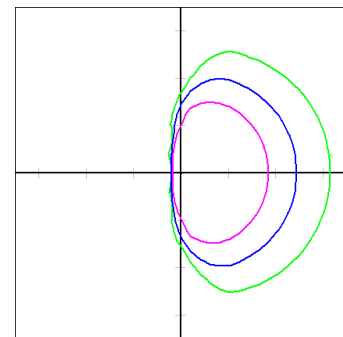

Performance Table

Product Code	Selectable Wattage	3000K		4000K		5000K	
		Lumen Output (lm)	Efficacy (lm/W)	Lumen Output (lm)	Efficacy (lm/W)	Lumen Output (lm)	Efficacy (lm/W)
SFL-150-CS-U	150	18,236	123	20,552	140	20,406	132
SFL-200-CS-U	200	25,162	125	28,382	142	28,159	136
SFL-300-XX-U	300	-	-	42,761	144	43,184	145

ProLED Select Sector Floodlight Series

Specifications Table

	SFL-150-CS-U	SFL-200-CS-U	SFL-300-XX-U
Nominal Wattage	150	200	300
Delivered Lumens	18,236-20,552 lm	25,162-28,382 lm	42,761-43,184 lm
CCT	Selectable - 3000K, 4000K, 5000K	Selectable - 3000K, 4000K, 5000K	4000K & 5000K
Efficacy (lm/W)	123-140	125-142	145
Amperage	120VAC (1.25A) - 277VAC (.54A)	120VAC (1.67A) - 277VAC (.72A)	120VAC (2.5A) - 277VAC (1.08A)
Beam Spread	7 x 6		
CRI	>70		
L70 Lifetime (hrs)	>50,000 Hrs		
Voltage	120-277V		
Power Factor	>0.9		
Dimming	0-10V		
Housing	Diecast Aluminum		
Lens	PC TIR		
Operating Temperature	-40°C to 45°C		
Listings	DLC Premium, cULus		
Environment	UL Wet Location IP65		
Weight (lbs)	15.6bs	15.6lbs	23.5lbs
Warranty	5 years Standard		

Dimensions

ProLED Select Sektor Floodlight Series

Options & Accessories

Visor & Wire Guard

SPD (Surge Protection Device)

3PR Photo Cell

Photometrics

SFL-150-XX-U

20' Mounting Height & 45° Tilt

SFL-200-XX-U

25' Mounting Height & 45° Tilt

SFL-300-XX-U

30' Mounting Height & 45° Tilt

■ = .5fc ■ = 1fc ■ = 2fc