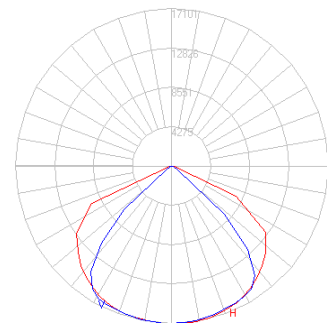

Performance Table

Product Code	Selectable Wattage	3000K		4000K		5000K	
		Lumen Output (lm)	Efficacy (lm/W)	Lumen Output (lm)	Efficacy (lm/W)	Lumen Output (lm)	Efficacy (lm/W)
SFL-150-CS-U	150	18,236	123	20,552	140	20,406	132
SFL-200-CS-U	200	25,162	125	28,382	142	28,159	136
SFL-300-XX-U	300	-	-	42,761	144	43,184	145

ProLED Select Sector Floodlight Series

Specifications Table

	SFL-150-CS-U	SFL-200-CS-U	SFL-300-XX-U
Nominal Wattage	150	200	300
Delivered Lumens	18,236-20,552 lm	25,162-28,382 lm	42,761-43,184 lm
CCT	Selectable - 3000K, 4000K, 5000K	Selectable - 3000K, 4000K, 5000K	4000K & 5000K
Efficacy (lm/W)	123-140	125-142	145
Amperage	120VAC (1.25A) - 277VAC (.54A)	120VAC (1.67A) - 277VAC (.72A)	120VAC (2.5A) - 277VAC (1.08A)
Beam Spread	7 x 6		
CRI	>70		
L70 Lifetime (hrs)	>50,000 Hrs		
Voltage	120-277V		
Power Factor	>0.9		
Dimming	0-10V		
Housing	Diecast Aluminum		
Lens	PC TIR		
Operating Temperature	-40°C to 45°C		
Listings	DLC Premium, cULus		
Environment	UL Wet Location IP65		
Weight (lbs)	15.6bs	15.6lbs	23.5lbs
Warranty	5 years Standard		

20' Mounting Height & 45° Tilt

SFL-200-XX-U

25' Mounting Height & 45° Tilt

SFL-300-XX-U

30' Mounting Height & 45° Tilt

■ = .5fc ■ = 1fc ■ = 2fc