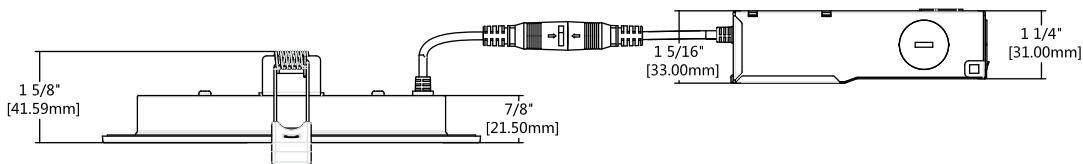

Push Lens Slim Downlight

Dimensions

PUSH-SDL-4-CS-BT-120V

PUSH-SDL-4-CS-ST-120V

Push Lens Slim Downlight Dimensions

PUSH-SDL-6-CS-BT-120V

Ceiling Cut-Out: 6-1/8"

PUSH-SDL-6-CS-ST-120V

Ceiling Cut-Out: 6-1/8"

Push Lens Slim Downlight Specifications Table

	PUSH-SDL-4-CS-BT-120V	PUSH-SDL-4-CS-ST-120V	PUSH-SDL-6-CS-BT-120V	PUSH-SDL-6-CS-ST-120V
Nominal Wattage	9W	9W	13W	13W
Delivered Lumens	750	750	1100	1100
Efficacy (lm/W)	83	83	85	85
CCT	Selectable 2700K, 3000K, 3500K, 4000K or 5000K	Selectable 2700K, 3000K, 3500K, 4000K or 5000K	Selectable 2700K, 3000K, 3500K, 4000K or 5000K	Selectable 2700K, 3000K, 3500K, 4000K or 5000K
CRI	90	90	90	90
L70 Lifetime (hrs)	50,000	50,000	50,000	50,000
Voltage	120V	120V	120V	120V
Power Factor	0.9	0.9	0.9	0.9
Dimming	Yes (Triac)	Yes (Triac)	Yes (Triac)	Yes (Triac)
Housing Material	Metal	Metal	Metal	Metal
Lens	PC	PC	PC	PC
Operating Temperature Min	-20° C (-4° F)	-20° C (-4° F)	-20° C (-4° F)	-20° C (-4° F)
Operating Temperature Max	40° C (104° F)	40° C (104° F)	40° C (104° F)	40° C (104° F)
Listings	UL/FCC/ES/T24	UL/FCC/ES/T24	UL/FCC/ES/T24	UL/FCC/ES/T24
Environment	Wet Location	Wet Location	Wet Location	Wet Location
Warranty (Years)	5	5	5	5