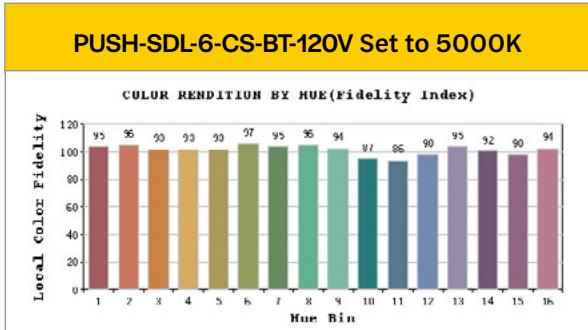

Performance Table

SKU	Product Code	Wattage	2700K		3000K		3500K		4000K		5000K	
			Lumen (lm)	Efficacy (lm/W)	Lumen (lm)	Efficacy (lm/W)	Lumen (lm)	Efficacy (lm/W)	Lumen (lm)	Efficacy (lm/W)	Lumen (lm)	Efficacy (lm/W)
89235	PUSH-SDL-4-CS-BT-120V	9	759	84	767	86	781	88	773	86	766	85
89236	PUSH-SDL-4-CS-ST-120V	9	751	84	759	85	778	87	769	86	759	84
89237	PUSH-SDL-6-CS-BT-120V	13	1126	89	133	89	1158	92	1151	91	1160	92
89238	PUSH-SDL-6-CS-ST-120V	13	1145	91	1154	91	1179	94	1172	94	1192	94

LED Luminaires

Push Lens Slim Downlight

Photometric Information

89235 PUSH-SDL-4-CS-BT-120V_5000K_20W

Information	
RF	93
RG	101

Zonal Lumen Summary

Zonal	Lumens	% Fixture
0° - 10°	30	4%
10° - 20°	80	10%
20° - 30°	119	15%
30° - 40°	139	18%
40° - 50°	139	18%
50° - 60°	121	16%
60° - 70°	87	11%
70° - 80°	44	6%
80° - 90°	7	1%
0° - 90°	766	100%

LED Luminaires

Push Lens Slim Downlight

Photometric Information

89237 PUSH-SDL-6-CS-BT-120V_5000K_20W

Information

RF	93
RG	101

Zonal Lumen Summary

Zonal	Lumens	% Fixture
0° - 10°	43	4%
10° - 20°	116	10%
20° - 30°	173	15%
30° - 40°	202	17%
40° - 50°	205	18%
50° - 60°	182	16%
60° - 70°	136	12%
70° - 80°	79	7%
80° - 90°	24	2%
0° - 90°	1160	100%