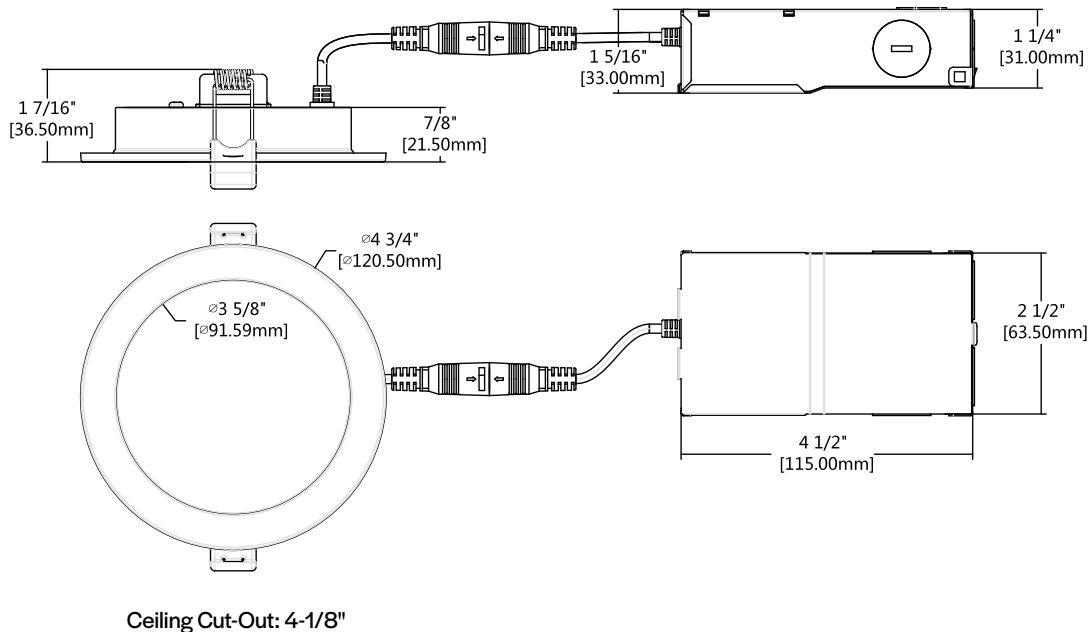

Push Lens Slim Downlight

Dimensions

PUSH-SDL-4-CS-BT-120V

PUSH-SDL-4-CS-ST-120V

Push Lens Slim Downlight Dimensions

PUSH-SDL-6-CS-BT-120V

Ceiling Cut-Out: 6-1/8"

PUSH-SDL-6-CS-ST-120V

Ceiling Cut-Out: 6-1/8"

Push Lens Slim Downlight Specifications Table

	PUSH-SDL-4-CS-BT-120V	PUSH-SDL-4-CS-ST-120V	PUSH-SDL-6-CS-BT-120V	PUSH-SDL-6-CS-ST-120V
Nominal Wattage	9W	9W	13W	13W
Delivered Lumens	750	750	1100	1100
Efficacy (lm/W)	83	83	85	85
CCT	Selectable 2700K, 3000K, 3500K, 4000K or 5000K	Selectable 2700K, 3000K, 3500K, 4000K or 5000K	Selectable 2700K, 3000K, 3500K, 4000K or 5000K	Selectable 2700K, 3000K, 3500K, 4000K or 5000K
CRI	90	90	90	90
L70 Lifetime (hrs)	50,000	50,000	50,000	50,000
Voltage	120V	120V	120V	120V
Power Factor	0.9	0.9	0.9	0.9
Dimming	Yes (Triac)	Yes (Triac)	Yes (Triac)	Yes (Triac)
Housing Material	Metal	Metal	Metal	Metal
Lens	PC	PC	PC	PC
Operating Temperature Min	-20° C (-4° F)	-20° C (-4° F)	-20° C (-4° F)	-20° C (-4° F)
Operating Temperature Max	40° C (104° F)	40° C (104° F)	40° C (104° F)	40° C (104° F)
Listings	UL/FCC/ES/T24	UL/FCC/ES/T24	UL/FCC/ES/T24	UL/FCC/ES/T24
Environment	Wet Location	Wet Location	Wet Location	Wet Location
Warranty (Years)	5	5	5	5