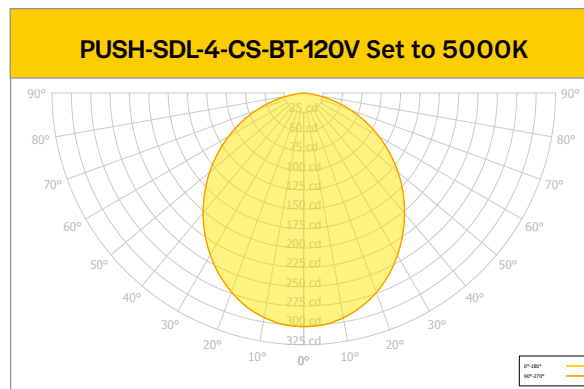

Ceiling Cut-Out: 6-1/8"

Push Lens Slim Downlight Specifications Table

	PUSH-SDL-4-CS-BT-120V	PUSH-SDL-4-CS-ST-120V	PUSH-SDL-6-CS-BT-120V	PUSH-SDL-6-CS-ST-120V
Nominal Wattage	9W	9W	13W	13W
Delivered Lumens	750	750	1100	1100
Efficacy (lm/W)	83	83	85	85
CCT	Selectable 2700K, 3000K, 3500K, 4000K or 5000K	Selectable 2700K, 3000K, 3500K, 4000K or 5000K	Selectable 2700K, 3000K, 3500K, 4000K or 5000K	Selectable 2700K, 3000K, 3500K, 4000K or 5000K
CRI	90	90	90	90
L70 Lifetime (hrs)	50,000	50,000	50,000	50,000
Voltage	120V	120V	120V	120V
Power Factor	0.9	0.9	0.9	0.9
Dimming	Yes (Triac)	Yes (Triac)	Yes (Triac)	Yes (Triac)
Housing Material	Metal	Metal	Metal	Metal
Lens	PC	PC	PC	PC
Operating Temperature Min	-20° C (-4° F)	-20° C (-4° F)	-20° C (-4° F)	-20° C (-4° F)
Operating Temperature Max	40° C (104° F)	40° C (104° F)	40° C (104° F)	40° C (104° F)
Listings	UL/FCC/ES/T24	UL/FCC/ES/T24	UL/FCC/ES/T24	UL/FCC/ES/T24
Environment	Wet Location	Wet Location	Wet Location	Wet Location
Warranty (Years)	5	5	5	5

LED Luminaires

Push Lens Slim Downlight

Photometric Information

89235 PUSH-SDL-4-CS-BT-120V_5000K_20W

Information	
RF	93
RG	101

Zonal Lumen Summary

Zonal	Lumens	% Fixture
0° - 10°	30	4%
10° - 20°	80	10%
20° - 30°	119	15%
30° - 40°	139	18%
40° - 50°	139	18%
50° - 60°	121	16%
60° - 70°	87	11%
70° - 80°	44	6%
80° - 90°	7	1%
0° - 90°	766	100%

LED Luminaires

Push Lens Slim Downlight

Photometric Information

89237 PUSH-SDL-6-CS-BT-120V_5000K_20W

Information

RF	93
RG	101

Zonal Lumen Summary

Zonal	Lumens	% Fixture
0° - 10°	43	4%
10° - 20°	116	10%
20° - 30°	173	15%
30° - 40°	202	17%
40° - 50°	205	18%
50° - 60°	182	16%
60° - 70°	136	12%
70° - 80°	79	7%
80° - 90°	24	2%
0° - 90°	1160	100%