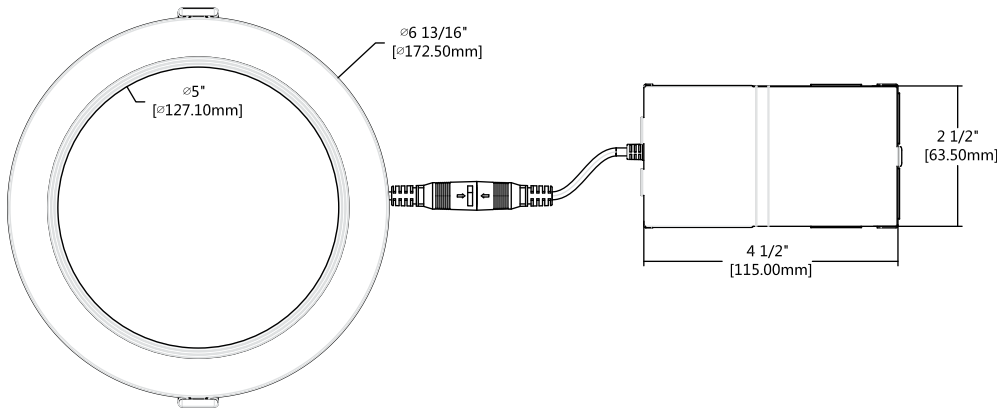

Push Lens Slim Downlight

Dimensions

PUSH-SDL-4-CS-BT-120V

PUSH-SDL-4-CS-ST-120V

Push Lens Slim Downlight Dimensions

PUSH-SDL-6-CS-BT-120V

Ceiling Cut-Out: 6-1/8"

PUSH-SDL-6-CS-ST-120V

Ceiling Cut-Out: 6-1/8"

Push Lens Slim Downlight Specifications Table

	PUSH-SDL-4-CS-BT-120V	PUSH-SDL-4-CS-ST-120V	PUSH-SDL-6-CS-BT-120V	PUSH-SDL-6-CS-ST-120V
Nominal Wattage	9W	9W	13W	13W
Delivered Lumens	750	750	1100	1100
Efficacy (lm/W)	83	83	85	85
CCT	Selectable 2700K, 3000K, 3500K, 4000K or 5000K	Selectable 2700K, 3000K, 3500K, 4000K or 5000K	Selectable 2700K, 3000K, 3500K, 4000K or 5000K	Selectable 2700K, 3000K, 3500K, 4000K or 5000K
CRI	90	90	90	90
L70 Lifetime (hrs)	50,000	50,000	50,000	50,000
Voltage	120V	120V	120V	120V
Power Factor	0.9	0.9	0.9	0.9
Dimming	Yes (Triac)	Yes (Triac)	Yes (Triac)	Yes (Triac)
Housing Material	Metal	Metal	Metal	Metal
Lens	PC	PC	PC	PC
Operating Temperature Min	-20° C (-4° F)	-20° C (-4° F)	-20° C (-4° F)	-20° C (-4° F)
Operating Temperature Max	40° C (104° F)	40° C (104° F)	40° C (104° F)	40° C (104° F)
Listings	UL/FCC/ES/T24	UL/FCC/ES/T24	UL/FCC/ES/T24	UL/FCC/ES/T24
Environment	Wet Location	Wet Location	Wet Location	Wet Location
Warranty (Years)	5	5	5	5