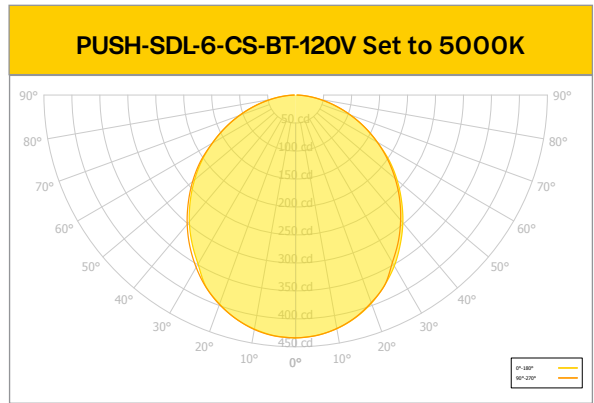

Performance Table

SKU	Product Code	Wattage	2700K		3000K		3500K		4000K		5000K	
			Lumen (lm)	Efficacy (lm/W)	Lumen (lm)	Efficacy (lm/W)	Lumen (lm)	Efficacy (lm/W)	Lumen (lm)	Efficacy (lm/W)	Lumen (lm)	Efficacy (lm/W)
89235	PUSH-SDL-4-CS-BT-120V	9	759	84	767	86	781	88	773	86	766	85
89236	PUSH-SDL-4-CS-ST-120V	9	751	84	759	85	778	87	769	86	759	84
89237	PUSH-SDL-6-CS-BT-120V	13	1126	89	133	89	1158	92	1151	91	1160	92
89238	PUSH-SDL-6-CS-ST-120V	13	1145	91	1154	91	1179	94	1172	94	1192	94

LED Luminaires

Push Lens Slim Downlight

Photometric Information

89235 PUSH-SDL-4-CS-BT-120V_5000K_20W

Information	
RF	93
RG	101

Zonal Lumen Summary

Zonal	Lumens	% Fixture
0° - 10°	30	4%
10° - 20°	80	10%
20° - 30°	119	15%
30° - 40°	139	18%
40° - 50°	139	18%
50° - 60°	121	16%
60° - 70°	87	11%
70° - 80°	44	6%
80° - 90°	7	1%
0° - 90°	766	100%

LED Luminaires

Push Lens Slim Downlight

Photometric Information

89237 PUSH-SDL-6-CS-BT-120V_5000K_20W

Information

RF	93
RG	101

Zonal Lumen Summary

Zonal	Lumens	% Fixture
0° - 10°	43	4%
10° - 20°	116	10%
20° - 30°	173	15%
30° - 40°	202	17%
40° - 50°	205	18%
50° - 60°	182	16%
60° - 70°	136	12%
70° - 80°	79	7%
80° - 90°	24	2%
0° - 90°	1160	100%

LED Luminaires

Push Lens Slim Downlight

Photometric Information

89238 PUSH-SDL-6-CS-ST-120V_5000K_20W

Information

RF	92
RG	100

Zonal Lumen Summary

Zonal	Lumens	% Fixture
0° - 10°	44	4%
10° - 20°	118	10%
20° - 30°	176	15%
30° - 40°	206	17%
40° - 50°	209	18%
50° - 60°	185	16%
60° - 70°	139	12%
70° - 80°	80	7%
80° - 90°	24	2%
0° - 90°	1182	100%