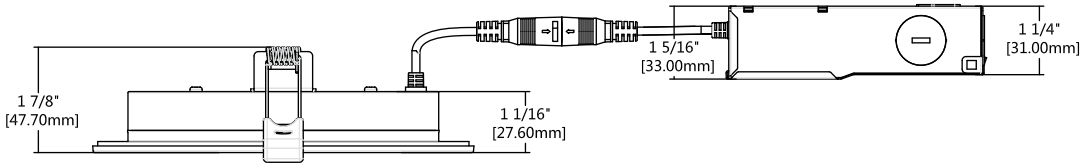

Push Lens Slim Downlight

Dimensions

PUSH-SDL-4-CS-BT-120V

PUSH-SDL-4-CS-ST-120V

Push Lens Slim Downlight Dimensions

PUSH-SDL-6-CS-BT-120V

Ceiling Cut-Out: 6-1/8"

PUSH-SDL-6-CS-ST-120V

Ceiling Cut-Out: 6-1/8"

Push Lens Slim Downlight Specifications Table

	PUSH-SDL-4-CS-BT-120V	PUSH-SDL-4-CS-ST-120V	PUSH-SDL-6-CS-BT-120V	PUSH-SDL-6-CS-ST-120V
Nominal Wattage	9W	9W	13W	13W
Delivered Lumens	750	750	1100	1100
Efficacy (lm/W)	83	83	85	85
CCT	Selectable 2700K, 3000K, 3500K, 4000K or 5000K	Selectable 2700K, 3000K, 3500K, 4000K or 5000K	Selectable 2700K, 3000K, 3500K, 4000K or 5000K	Selectable 2700K, 3000K, 3500K, 4000K or 5000K
CRI	90	90	90	90
L70 Lifetime (hrs)	50,000	50,000	50,000	50,000
Voltage	120V	120V	120V	120V
Power Factor	0.9	0.9	0.9	0.9
Dimming	Yes (Triac)	Yes (Triac)	Yes (Triac)	Yes (Triac)
Housing Material	Metal	Metal	Metal	Metal
Lens	PC	PC	PC	PC
Operating Temperature Min	-20° C (-4° F)	-20° C (-4° F)	-20° C (-4° F)	-20° C (-4° F)
Operating Temperature Max	40° C (104° F)	40° C (104° F)	40° C (104° F)	40° C (104° F)
Listings	UL/FCC/ES/T24	UL/FCC/ES/T24	UL/FCC/ES/T24	UL/FCC/ES/T24
Environment	Wet Location	Wet Location	Wet Location	Wet Location
Warranty (Years)	5	5	5	5