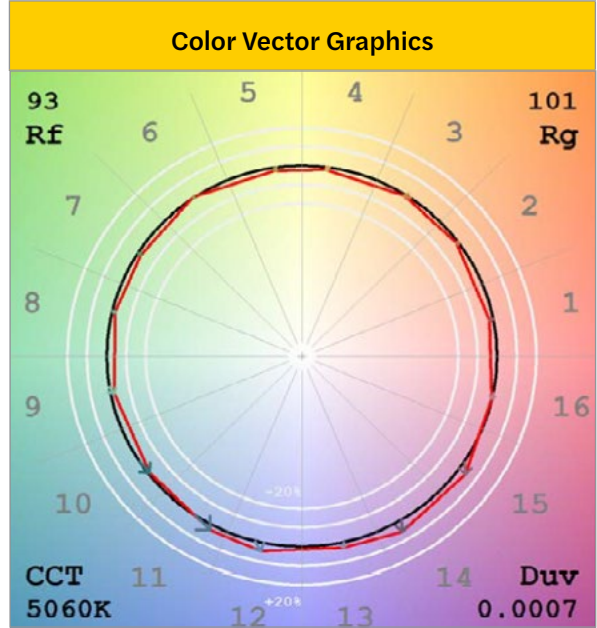

Performance Table

SKU	Product Code	Wattage	2700K		3000K		3500K		4000K		5000K	
			Lumen (lm)	Efficacy (lm/W)	Lumen (lm)	Efficacy (lm/W)	Lumen (lm)	Efficacy (lm/W)	Lumen (lm)	Efficacy (lm/W)	Lumen (lm)	Efficacy (lm/W)
89235	PUSH-SDL-4-CS-BT-120V	9	759	84	767	86	781	88	773	86	766	85
89236	PUSH-SDL-4-CS-ST-120V	9	751	84	759	85	778	87	769	86	759	84
89237	PUSH-SDL-6-CS-BT-120V	13	1126	89	133	89	1158	92	1151	91	1160	92
89238	PUSH-SDL-6-CS-ST-120V	13	1145	91	1154	91	1179	94	1172	94	1192	94

LED Luminaires

Push Lens Slim Downlight

Photometric Information

89235 PUSH-SDL-4-CS-BT-120V_5000K_20W

Information	
RF	93
RG	101

Zonal Lumen Summary

Zonal	Lumens	% Fixture
0° - 10°	30	4%
10° - 20°	80	10%
20° - 30°	119	15%
30° - 40°	139	18%
40° - 50°	139	18%
50° - 60°	121	16%
60° - 70°	87	11%
70° - 80°	44	6%
80° - 90°	7	1%
0° - 90°	766	100%

LED Luminaires

Push Lens Slim Downlight

Photometric Information

89237 PUSH-SDL-6-CS-BT-120V_5000K_20W

Information

RF	93
RG	101

Zonal Lumen Summary

Zonal	Lumens	% Fixture
0° - 10°	43	4%
10° - 20°	116	10%
20° - 30°	173	15%
30° - 40°	202	17%
40° - 50°	205	18%
50° - 60°	182	16%
60° - 70°	136	12%
70° - 80°	79	7%
80° - 90°	24	2%
0° - 90°	1160	100%

LED Luminaires

Push Lens Slim Downlight

Photometric Information

89238 PUSH-SDL-6-CS-ST-120V_5000K_20W

Information

RF	92
RG	100

Zonal Lumen Summary

Zonal	Lumens	% Fixture
0° - 10°	44	4%
10° - 20°	118	10%
20° - 30°	176	15%
30° - 40°	206	17%
40° - 50°	209	18%
50° - 60°	185	16%
60° - 70°	139	12%
70° - 80°	80	7%
80° - 90°	24	2%
0° - 90°	1182	100%