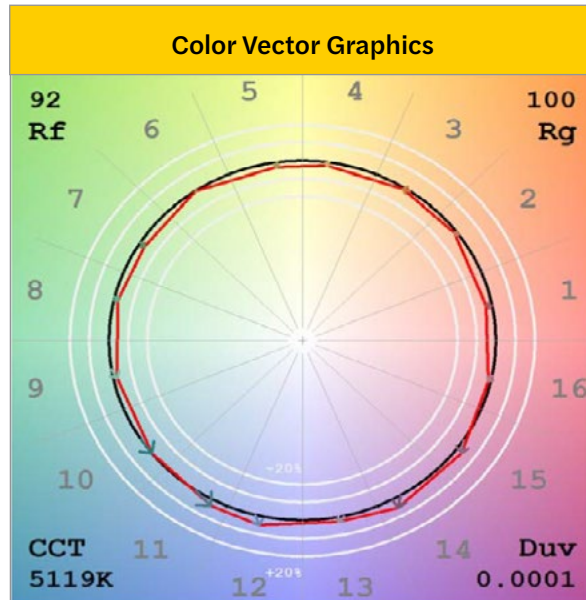

Performance Table

SKU	Product Code	Wattage	2700K		3000K		3500K		4000K		5000K	
			Lumen (lm)	Efficacy (lm/W)	Lumen (lm)	Efficacy (lm/W)	Lumen (lm)	Efficacy (lm/W)	Lumen (lm)	Efficacy (lm/W)	Lumen (lm)	Efficacy (lm/W)
89235	PUSH-SDL-4-CS-BT-120V	9	759	84	767	86	781	88	773	86	766	85
89236	PUSH-SDL-4-CS-ST-120V	9	751	84	759	85	778	87	769	86	759	84
89237	PUSH-SDL-6-CS-BT-120V	13	1126	89	133	89	1158	92	1151	91	1160	92
89238	PUSH-SDL-6-CS-ST-120V	13	1145	91	1154	91	1179	94	1172	94	1192	94

LED Luminaires

Push Lens Slim Downlight

Photometric Information

89235 PUSH-SDL-4-CS-BT-120V_5000K_20W

Information	
RF	93
RG	101

Zonal Lumen Summary

Zonal	Lumens	% Fixture
0° - 10°	30	4%
10° - 20°	80	10%
20° - 30°	119	15%
30° - 40°	139	18%
40° - 50°	139	18%
50° - 60°	121	16%
60° - 70°	87	11%
70° - 80°	44	6%
80° - 90°	7	1%
0° - 90°	766	100%

LED Luminaires

Push Lens Slim Downlight

Photometric Information

89237 PUSH-SDL-6-CS-BT-120V_5000K_20W

Information

RF	93
RG	101

Zonal Lumen Summary

Zonal	Lumens	% Fixture
0° - 10°	43	4%
10° - 20°	116	10%
20° - 30°	173	15%
30° - 40°	202	17%
40° - 50°	205	18%
50° - 60°	182	16%
60° - 70°	136	12%
70° - 80°	79	7%
80° - 90°	24	2%
0° - 90°	1160	100%

LED Luminaires

Push Lens Slim Downlight

Photometric Information

89238 PUSH-SDL-6-CS-ST-120V_5000K_20W

Information

RF	92
RG	100

Zonal Lumen Summary

Zonal	Lumens	% Fixture
0° - 10°	44	4%
10° - 20°	118	10%
20° - 30°	176	15%
30° - 40°	206	17%
40° - 50°	209	18%
50° - 60°	185	16%
60° - 70°	139	12%
70° - 80°	80	7%
80° - 90°	24	2%
0° - 90°	1182	100%