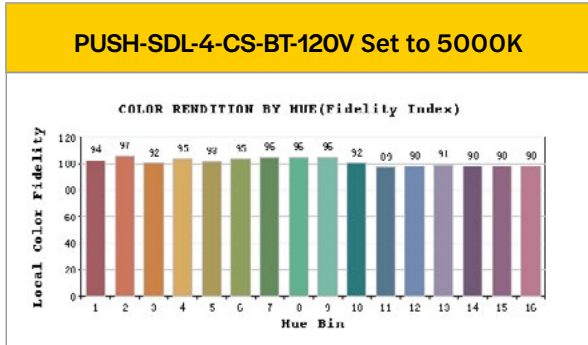

Performance Table

SKU	Product Code	Wattage	2700K		3000K		3500K		4000K		5000K	
			Lumen (lm)	Efficacy (lm/W)	Lumen (lm)	Efficacy (lm/W)	Lumen (lm)	Efficacy (lm/W)	Lumen (lm)	Efficacy (lm/W)	Lumen (lm)	Efficacy (lm/W)
89235	PUSH-SDL-4-CS-BT-120V	9	759	84	767	86	781	88	773	86	766	85
89236	PUSH-SDL-4-CS-ST-120V	9	751	84	759	85	778	87	769	86	759	84
89237	PUSH-SDL-6-CS-BT-120V	13	1126	89	133	89	1158	92	1151	91	1160	92
89238	PUSH-SDL-6-CS-ST-120V	13	1145	91	1154	91	1179	94	1172	94	1192	94

Ceiling Cut-Out: 6-1/8"

Push Lens Slim Downlight Specifications Table

	PUSH-SDL-4-CS-BT-120V	PUSH-SDL-4-CS-ST-120V	PUSH-SDL-6-CS-BT-120V	PUSH-SDL-6-CS-ST-120V
Nominal Wattage	9W	9W	13W	13W
Delivered Lumens	750	750	1100	1100
Efficacy (lm/W)	83	83	85	85
CCT	Selectable 2700K, 3000K, 3500K, 4000K or 5000K	Selectable 2700K, 3000K, 3500K, 4000K or 5000K	Selectable 2700K, 3000K, 3500K, 4000K or 5000K	Selectable 2700K, 3000K, 3500K, 4000K or 5000K
CRI	90	90	90	90
L70 Lifetime (hrs)	50,000	50,000	50,000	50,000
Voltage	120V	120V	120V	120V
Power Factor	0.9	0.9	0.9	0.9
Dimming	Yes (Triac)	Yes (Triac)	Yes (Triac)	Yes (Triac)
Housing Material	Metal	Metal	Metal	Metal
Lens	PC	PC	PC	PC
Operating Temperature Min	-20° C (-4° F)	-20° C (-4° F)	-20° C (-4° F)	-20° C (-4° F)
Operating Temperature Max	40° C (104° F)	40° C (104° F)	40° C (104° F)	40° C (104° F)
Listings	UL/FCC/ES/T24	UL/FCC/ES/T24	UL/FCC/ES/T24	UL/FCC/ES/T24
Environment	Wet Location	Wet Location	Wet Location	Wet Location
Warranty (Years)	5	5	5	5

LED Luminaires

Push Lens Slim Downlight

Photometric Information

89235 PUSH-SDL-4-CS-BT-120V_5000K_20W

Information	
RF	93
RG	101

Zonal Lumen Summary

Zonal	Lumens	% Fixture
0° - 10°	30	4%
10° - 20°	80	10%
20° - 30°	119	15%
30° - 40°	139	18%
40° - 50°	139	18%
50° - 60°	121	16%
60° - 70°	87	11%
70° - 80°	44	6%
80° - 90°	7	1%
0° - 90°	766	100%