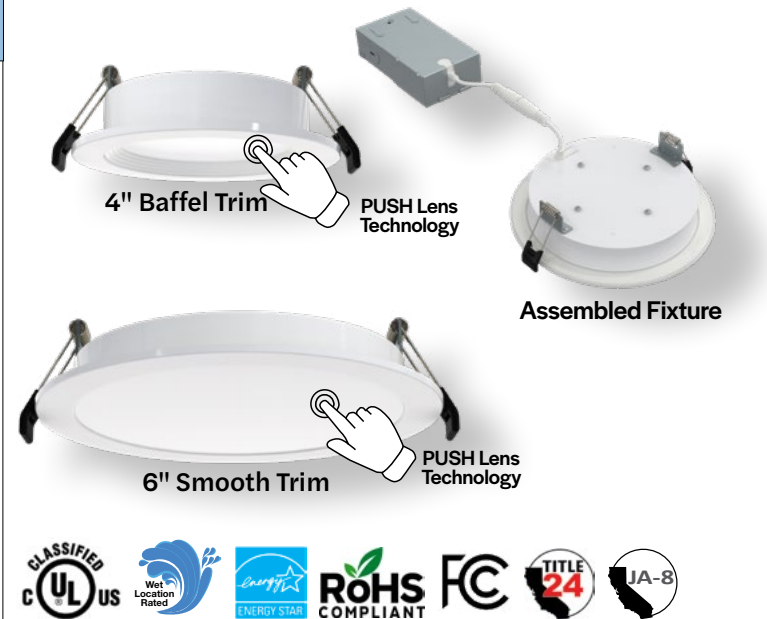

LED Luminaires

Push Lens Slim Downlight

- Field Adjustable CCT with PUSH Lens Technology
- Retrofit or New Construction Mounting Options
- Smooth or Baffle Non-Conductive Trims
- 120V Triac Dimmable

Specifications

Description

Halco's PUSH Lens Recessed Slim Downlight Series offers easy installation and maintenance with new white light selection technology. Selecting the right color temperature for a space has never been easier. Just push the center of the lens to select from one of five color temperature options. No need to remove the fixture from the ceiling anymore to change the color. Install the smooth or baffled trimmed canless fixtures in any new construction application. Easy to install, easy to modify, and full of features, the PUSH Lens Recessed Slim Downlight Series will make your next lighting project a success.

- UL for Wet Location
- Energy Star Downlight V1.0
- RoHS compliant
- FCC
- California Title 24 & JA8 compliant

Push Lens Slim Downlight

Ordering Logic:

Series	Size	CCT	Trim Style	Voltage
PUSH-SDL = Slim Downlight w/Push Lens Selectable CCT	4 = 4" Round 6 = 6" Round	CS = Color Selectable, 90CRI, 2700K, 3000K, 3500K, 4000K, 5000K	BT = Baffle Trim ST = Smooth Trim	120V = 120V 50/60Hz, Triac Dimming