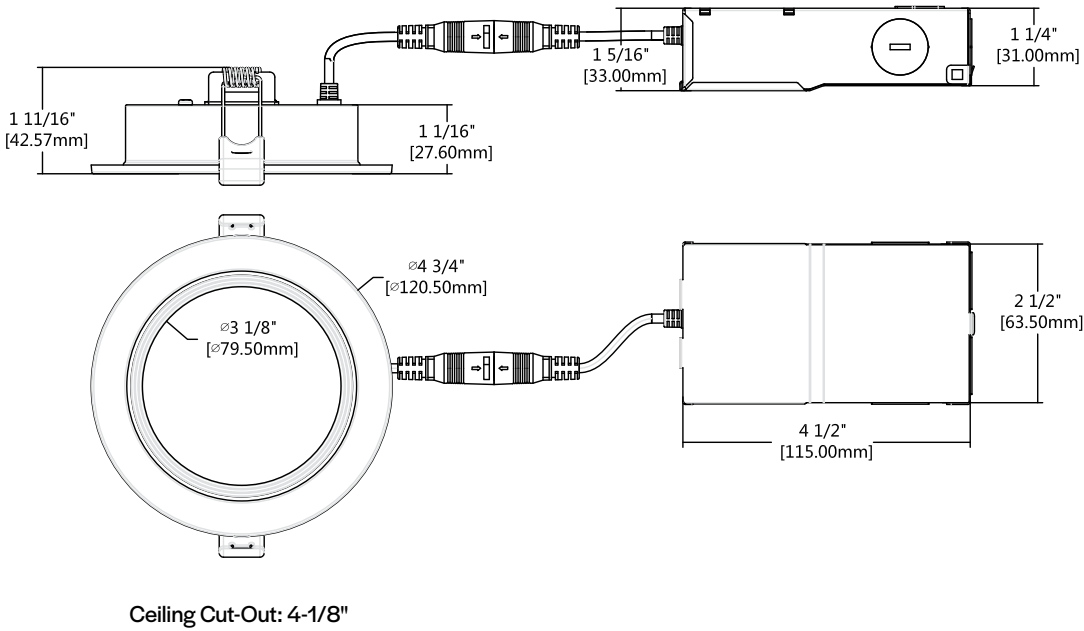

- UL for Wet Location
- Energy Star Downlight V1.0
- RoHS compliant
- FCC
- California Title 24 & JA8 compliant

Push Lens Slim Downlight

Ordering Logic:

Series	Size	CCT	Trim Style	Voltage
PUSH-SDL = Slim Downlight w/Push Lens Selectable CCT	4 = 4" Round 6 = 6" Round	CS = Color Selectable, 90CRI, 2700K, 3000K, 3500K, 4000K, 5000K	BT = Baffle Trim ST = Smooth Trim	120V = 120V 50/60Hz, Triac Dimming

Performance Table

SKU	Product Code	Wattage	2700K		3000K		3500K		4000K		5000K	
			Lumen (lm)	Efficacy (lm/W)	Lumen (lm)	Efficacy (lm/W)	Lumen (lm)	Efficacy (lm/W)	Lumen (lm)	Efficacy (lm/W)	Lumen (lm)	Efficacy (lm/W)
89235	PUSH-SDL-4-CS-BT-120V	9	759	84	767	86	781	88	773	86	766	85
89236	PUSH-SDL-4-CS-ST-120V	9	751	84	759	85	778	87	769	86	759	84
89237	PUSH-SDL-6-CS-BT-120V	13	1126	89	133	89	1158	92	1151	91	1160	92
89238	PUSH-SDL-6-CS-ST-120V	13	1145	91	1154	91	1179	94	1172	94	1192	94

Push Lens Slim Downlight

Dimensions

PUSH-SDL-4-CS-BT-120V

PUSH-SDL-4-CS-ST-120V

Push Lens Slim Downlight Dimensions

PUSH-SDL-6-CS-BT-120V

Ceiling Cut-Out: 6-1/8"

PUSH-SDL-6-CS-ST-120V