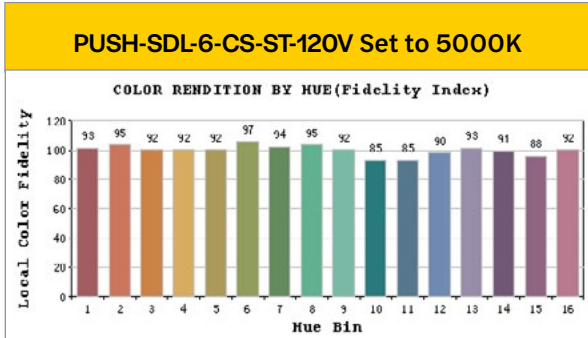

Performance Table

SKU	Product Code	Wattage	2700K		3000K		3500K		4000K		5000K	
			Lumen (lm)	Efficacy (lm/W)	Lumen (lm)	Efficacy (lm/W)	Lumen (lm)	Efficacy (lm/W)	Lumen (lm)	Efficacy (lm/W)	Lumen (lm)	Efficacy (lm/W)
89235	PUSH-SDL-4-CS-BT-120V	9	759	84	767	86	781	88	773	86	766	85
89236	PUSH-SDL-4-CS-ST-120V	9	751	84	759	85	778	87	769	86	759	84
89237	PUSH-SDL-6-CS-BT-120V	13	1126	89	133	89	1158	92	1151	91	1160	92
89238	PUSH-SDL-6-CS-ST-120V	13	1145	91	1154	91	1179	94	1172	94	1192	94

LED Luminaires

Push Lens Slim Downlight

Photometric Information

89235 PUSH-SDL-4-CS-BT-120V_5000K_20W

Information	
RF	93
RG	101

Zonal Lumen Summary

Zonal	Lumens	% Fixture
0° - 10°	30	4%
10° - 20°	80	10%
20° - 30°	119	15%
30° - 40°	139	18%
40° - 50°	139	18%
50° - 60°	121	16%
60° - 70°	87	11%
70° - 80°	44	6%
80° - 90°	7	1%
0° - 90°	766	100%

LED Luminaires

Push Lens Slim Downlight

Photometric Information

89237 PUSH-SDL-6-CS-BT-120V_5000K_20W

Information

RF	93
RG	101

Zonal Lumen Summary

Zonal	Lumens	% Fixture
0° - 10°	43	4%
10° - 20°	116	10%
20° - 30°	173	15%
30° - 40°	202	17%
40° - 50°	205	18%
50° - 60°	182	16%
60° - 70°	136	12%
70° - 80°	79	7%
80° - 90°	24	2%
0° - 90°	1160	100%

LED Luminaires

Push Lens Slim Downlight

Photometric Information

89238 PUSH-SDL-6-CS-ST-120V_5000K_20W

Information

RF	92
RG	100

Zonal Lumen Summary

Zonal	Lumens	% Fixture
0° - 10°	44	4%
10° - 20°	118	10%
20° - 30°	176	15%
30° - 40°	206	17%
40° - 50°	209	18%
50° - 60°	185	16%
60° - 70°	139	12%
70° - 80°	80	7%
80° - 90°	24	2%
0° - 90°	1182	100%