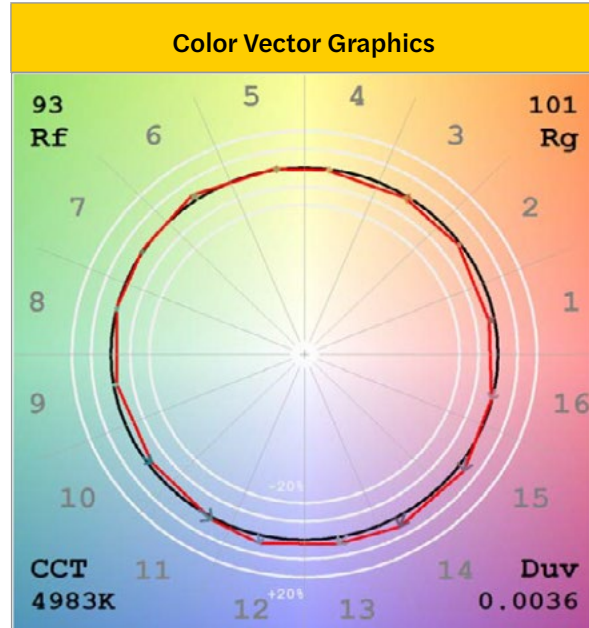

Performance Table

SKU	Product Code	Wattage	2700K		3000K		3500K		4000K		5000K	
			Lumen (lm)	Efficacy (lm/W)	Lumen (lm)	Efficacy (lm/W)	Lumen (lm)	Efficacy (lm/W)	Lumen (lm)	Efficacy (lm/W)	Lumen (lm)	Efficacy (lm/W)
89235	PUSH-SDL-4-CS-BT-120V	9	759	84	767	86	781	88	773	86	766	85
89236	PUSH-SDL-4-CS-ST-120V	9	751	84	759	85	778	87	769	86	759	84
89237	PUSH-SDL-6-CS-BT-120V	13	1126	89	133	89	1158	92	1151	91	1160	92
89238	PUSH-SDL-6-CS-ST-120V	13	1145	91	1154	91	1179	94	1172	94	1192	94

Ceiling Cut-Out: 6-1/8"

Push Lens Slim Downlight Specifications Table

	PUSH-SDL-4-CS-BT-120V	PUSH-SDL-4-CS-ST-120V	PUSH-SDL-6-CS-BT-120V	PUSH-SDL-6-CS-ST-120V
Nominal Wattage	9W	9W	13W	13W
Delivered Lumens	750	750	1100	1100
Efficacy (lm/W)	83	83	85	85
CCT	Selectable 2700K, 3000K, 3500K, 4000K or 5000K	Selectable 2700K, 3000K, 3500K, 4000K or 5000K	Selectable 2700K, 3000K, 3500K, 4000K or 5000K	Selectable 2700K, 3000K, 3500K, 4000K or 5000K
CRI	90	90	90	90
L70 Lifetime (hrs)	50,000	50,000	50,000	50,000
Voltage	120V	120V	120V	120V
Power Factor	0.9	0.9	0.9	0.9
Dimming	Yes (Triac)	Yes (Triac)	Yes (Triac)	Yes (Triac)
Housing Material	Metal	Metal	Metal	Metal
Lens	PC	PC	PC	PC
Operating Temperature Min	-20° C (-4° F)	-20° C (-4° F)	-20° C (-4° F)	-20° C (-4° F)
Operating Temperature Max	40° C (104° F)	40° C (104° F)	40° C (104° F)	40° C (104° F)
Listings	UL/FCC/ES/T24	UL/FCC/ES/T24	UL/FCC/ES/T24	UL/FCC/ES/T24
Environment	Wet Location	Wet Location	Wet Location	Wet Location
Warranty (Years)	5	5	5	5

LED Luminaires

Push Lens Slim Downlight

Photometric Information

89235 PUSH-SDL-4-CS-BT-120V_5000K_20W

Information	
RF	93
RG	101

Zonal Lumen Summary

Zonal	Lumens	% Fixture
0° - 10°	30	4%
10° - 20°	80	10%
20° - 30°	119	15%
30° - 40°	139	18%
40° - 50°	139	18%
50° - 60°	121	16%
60° - 70°	87	11%
70° - 80°	44	6%
80° - 90°	7	1%
0° - 90°	766	100%