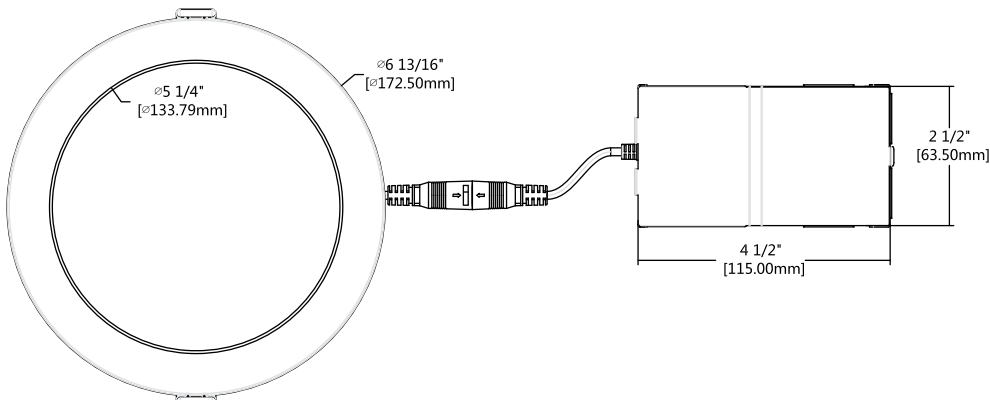

Push Lens Slim Downlight

Dimensions

PUSH-SDL-4-CS-BT-120V

PUSH-SDL-4-CS-ST-120V

Push Lens Slim Downlight Dimensions

PUSH-SDL-6-CS-BT-120V

Ceiling Cut-Out: 6-1/8"

PUSH-SDL-6-CS-ST-120V

Ceiling Cut-Out: 6-1/8"

Push Lens Slim Downlight Specifications Table

	PUSH-SDL-4-CS-BT-120V	PUSH-SDL-4-CS-ST-120V	PUSH-SDL-6-CS-BT-120V	PUSH-SDL-6-CS-ST-120V
Nominal Wattage	9W	9W	13W	13W
Delivered Lumens	750	750	1100	1100
Efficacy (lm/W)	83	83	85	85
CCT	Selectable 2700K, 3000K, 3500K, 4000K or 5000K	Selectable 2700K, 3000K, 3500K, 4000K or 5000K	Selectable 2700K, 3000K, 3500K, 4000K or 5000K	Selectable 2700K, 3000K, 3500K, 4000K or 5000K
CRI	90	90	90	90
L70 Lifetime (hrs)	50,000	50,000	50,000	50,000
Voltage	120V	120V	120V	120V
Power Factor	0.9	0.9	0.9	0.9
Dimming	Yes (Triac)	Yes (Triac)	Yes (Triac)	Yes (Triac)
Housing Material	Metal	Metal	Metal	Metal
Lens	PC	PC	PC	PC
Operating Temperature Min	-20° C (-4° F)	-20° C (-4° F)	-20° C (-4° F)	-20° C (-4° F)
Operating Temperature Max	40° C (104° F)	40° C (104° F)	40° C (104° F)	40° C (104° F)
Listings	UL/FCC/ES/T24	UL/FCC/ES/T24	UL/FCC/ES/T24	UL/FCC/ES/T24
Environment	Wet Location	Wet Location	Wet Location	Wet Location
Warranty (Years)	5	5	5	5