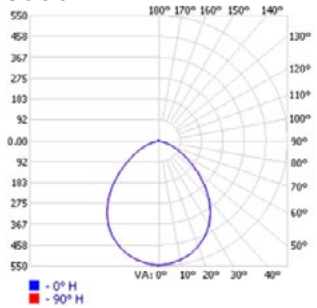

Photometrics

CDL4-WS-CS-U - Set to 13W 3500K