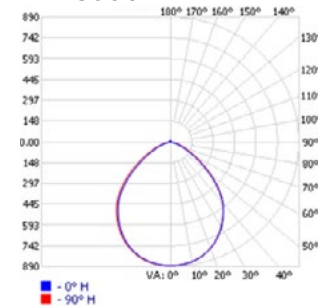

Zonal Lumen Summary			
Zone	Lumens	% Lamp	% Luminaires
0-30	409.5	35.3%	35.3%
0-40	649.4	55.9%	56%
0-60	1,016.1	87.5%	87.7%
60-90	130.9	11.3%	11.3%
70-100	44.1	3.8%	3.8%
90-120	3.1	0.3%	0.3%
0-90	1,147.0	98.8%	99%
90-180	11.9	1%	1%

CDL6-WS-CS-U - Set to 22W 3500K