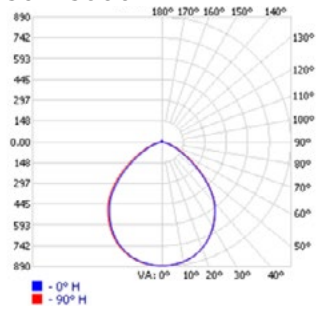

Zonal Lumen Summary			
Zone	Lumens	% Lamp	% Luminaires
0-30	670.7	36.2%	36.2%
0-40	1,067.8	57.6%	57.6%
0-60	1,670.5	90.1%	90.1%
60-90	166.1	9%	9%
70-100	47.2	2.5%	2.5%
90-120	3.8	0.2%	0.2%
0-90	1,836.6	99.1%	99.1%
90-180	17.0	0.9%	0.9%

CDL8-WS-CS-U - Set to 30W 3500K