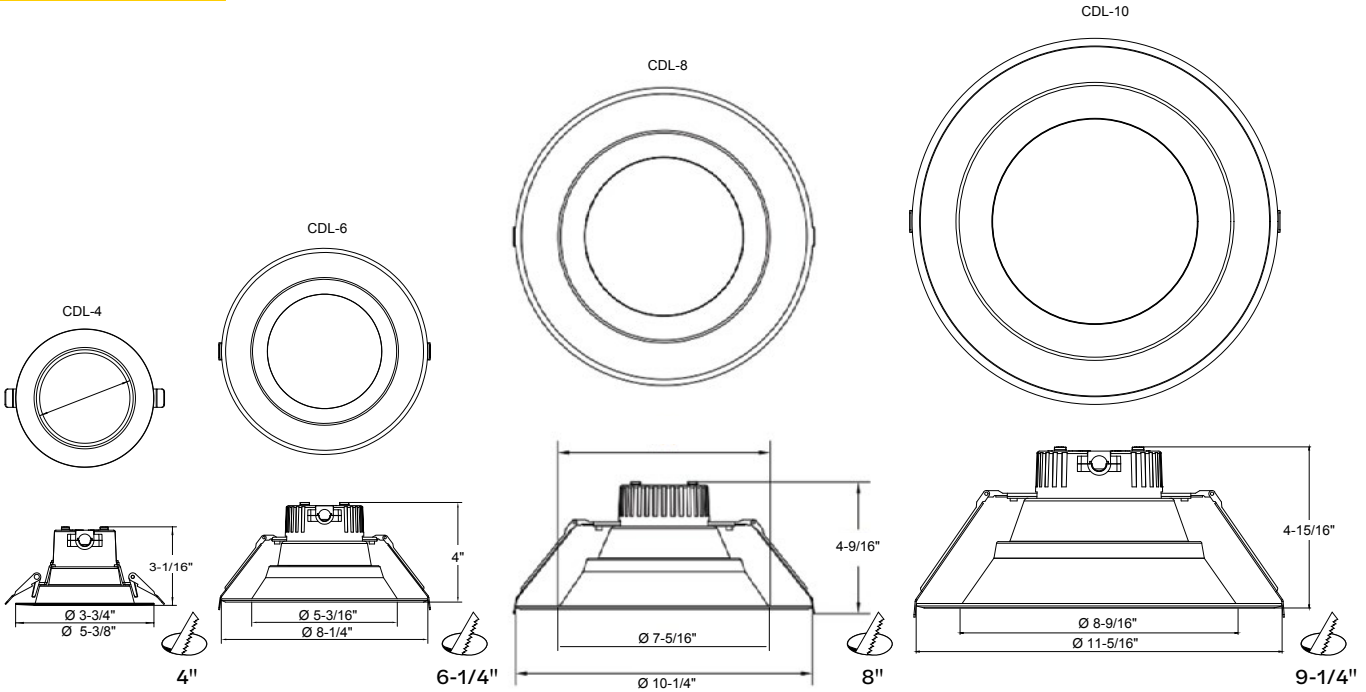

### Specifications Table

	CDL4-WS-CS-U	CDL6-WS-CS-U	CDL8-WS-CS-U	CDL10-WS-CS-U
<b>Nominal Wattage</b>	7W, 10W, 13W Selectable	10W, 15W, 22W Selectable	12W, 20W, 30W Selectable	20W, 30W, 40W Selectable
<b>Delivered Lumens</b>	591lm - 1170lm	822lm - 1853lm	1084lm - 2640lm	1743lm - 3157lm
<b>Efficacy (lm/W)</b>	82LPW - 94LPW	80LPW - 92LPW	81LPW - 99LPW	77LPW - 93LPW
<b>CCT</b>	2700K, 3000K, 3500K, 4000K, 5000K Selectable			
<b>CRI</b>	90+			
<b>L70 Lifetime (hrs)</b>	50,000			
<b>Voltage</b>	120-277VAC			
<b>Power Factor</b>	>0.9			
<b>Dimming</b>	0-10V			
<b>Housing Material</b>	Aluminum			
<b>Lens</b>	Diffused Polycarbonate			
<b>Operating Temperature</b>	-4°F - 104°F			
<b>Listings</b>	ETL, Energystar			
<b>Environment</b>	ETL Listed for Wet Locations			
<b>Warranty</b>	5 years Standard			

### Dimensions