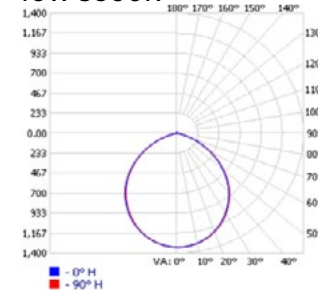

Zonal Lumen Summary			
Zone	Lumens	% Lamp	% Luminaires
0-30	670.7	36.2%	36.2%
0-40	1,067.8	57.6%	57.6%
0-60	1,670.5	90.1%	90.1%
60-90	166.1	9%	9%
70-100	47.2	2.5%	2.5%
90-120	3.8	0.2%	0.2%
0-90	1,836.6	99.1%	99.1%
90-180	17.0	0.9%	0.9%

CDL10-WS-CS-U - Set to 40W 3500K