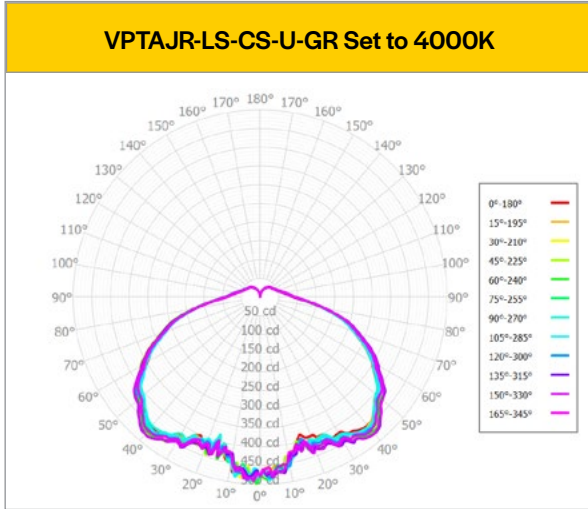

LED Luminaires

Vaportight LED Jelly Jar Series

Photometrics*

* For complete photometry/IES files, please visit our website.

12556 VPTAJR-LS-CS-U-GR_4000K_20W

Zonal Lumen Summary					
Zone	Lumens	% Fixture	Zone	Lumens	% Fixture
0° - 10°	44.34	1.91%	90° - 100°	85.28	3.67%
10° - 20°	118.64	5.10%	100° - 110°	61.82	2.66%
20° - 30°	197.14	8.48%	100° - 120°	108.65	4.67%
30° - 40°	284.10	12.22%	120° - 130°	36.72	1.58%
40° - 50°	341.44	14.68%	130° - 140°	28.29	1.22%
50° - 60°	350.12	15.06%	140° - 150°	19.42	0.84%
60° - 70°	313.48	13.48%	150° - 160°	11.08	0.48%
70° - 80°	241.36	10.38%	160° - 170°	4.36	0.19%
80° - 90°	140.34	6.04%	170° - 180°	0.59	0.03%
0° - 90°	2030.97	87.34%	90° - 180°	294.39	12.66%