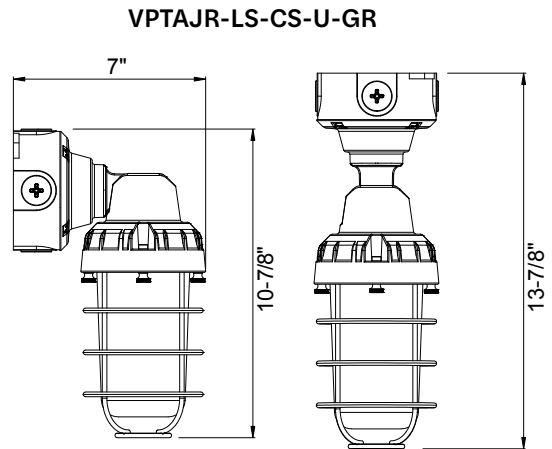

LED Luminaires

Vaportight LED Jelly Jar Series

Performance Table

Product Code	Selectable Wattage	4000K		5000K	
		Lumen(lm)	Efficacy(lm/W)	Lumen(lm)	Efficacy(lm/W)
VPTAJR-LS-CS-U-GR	10W	1150	115	1150	115
	20W	2300	115	2300	115

Specifications Table

	VPTAJR-LS-CS-U-GR
Nominal Wattage	10W or 20W Selectable
Delivered Lumens	1150 or 2300 Lumens
Efficacy (lm/W)	115 LPW
CCT	4000K/5000K Selectable
CRI	80+
L70 Lifetime (hrs)	100,000>
Voltage	120-277VAC
Power Factor	>0.9
Dimming	0-10V
Housing Material	Aluminum
Lens	Frosted polycarbonate
Operating Temperature	-40°F-104°F (-40° - 40° C)
BUG	B4 U3 G2
Listings	UL Wet Locations
Environment	IP65
Warranty	5 years Standard

Dimensions

LED Luminaires

Vaportight LED Jelly Jar Series

Photometrics*

* For complete photometry/IES files, please visit our website.

12556 VPTAJR-LS-CS-U-GR_4000K_10W

Zonal Lumen Summary

Zone	Lumens	% Fixture	Zone	Lumens	% Fixture
0° - 10°	22.27	1.91%	90° - 100°	42.83	3.67%
10° - 20°	59.59	5.10%	100° - 110°	31.05	2.66%
20° - 30°	99.01	8.48%	100° - 120°	54.57	4.67%
30° - 40°	142.69	12.22%	120° - 130°	18.44	1.58%
40° - 50°	171.49	14.68%	130° - 140°	14.21	1.22%
50° - 60°	175.85	15.06%	140° - 150°	9.75	0.84%
60° - 70°	157.45	13.48%	150° - 160°	5.57	0.48%
70° - 80°	121.22	10.38%	160° - 170°	2.19	0.19%
80° - 90°	70.49	6.04%	170° - 180°	0.29	0.03%
0° - 90°	1020.05	87.34%	90° - 180°	147.86	12.66%