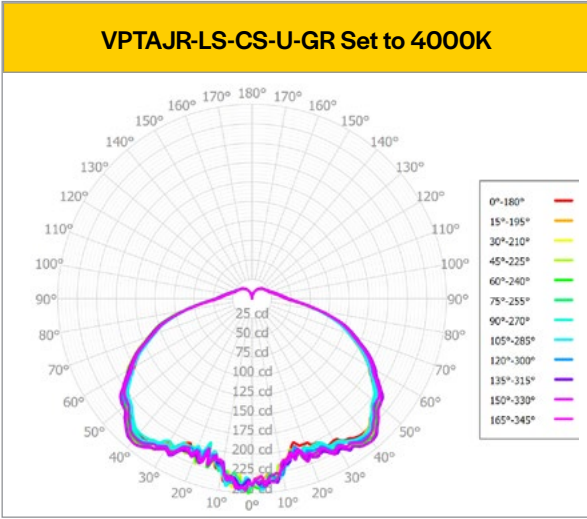

Specifications Table

	VPTAJR-LS-CS-U-GR
Nominal Wattage	10W or 20W Selectable
Delivered Lumens	1150 or 2300 Lumens
Efficacy (lm/W)	115 LPW
CCT	4000K/5000K Selectable
CRI	80+
L70 Lifetime (hrs)	100,000>
Voltage	120-277VAC
Power Factor	>0.9
Dimming	0-10V
Housing Material	Aluminum
Lens	Frosted polycarbonate
Operating Temperature	-40°F-104°F (-40° - 40° C)
BUG	B4 U3 G2
Listings	UL Wet Locations
Environment	IP65
Warranty	5 years Standard

Dimensions

LED Luminaires

Vaportight LED Jelly Jar Series

Photometrics*

* For complete photometry/IES files, please visit our website.

12556 VPTAJR-LS-CS-U-GR_4000K_10W

Zonal Lumen Summary

Zone	Lumens	% Fixture	Zone	Lumens	% Fixture
0° - 10°	22.27	1.91%	90° - 100°	42.83	3.67%
10° - 20°	59.59	5.10%	100° - 110°	31.05	2.66%
20° - 30°	99.01	8.48%	100° - 120°	54.57	4.67%
30° - 40°	142.69	12.22%	120° - 130°	18.44	1.58%
40° - 50°	171.49	14.68%	130° - 140°	14.21	1.22%
50° - 60°	175.85	15.06%	140° - 150°	9.75	0.84%
60° - 70°	157.45	13.48%	150° - 160°	5.57	0.48%
70° - 80°	121.22	10.38%	160° - 170°	2.19	0.19%
80° - 90°	70.49	6.04%	170° - 180°	0.29	0.03%
0° - 90°	1020.05	87.34%	90° - 180°	147.86	12.66%

LED Luminaires

Vaportight LED Jelly Jar Series

Photometrics*

* For complete photometry/IES files, please visit our website.

12556 VPTAJR-LS-CS-U-GR_5000K_10W

Zonal Lumen Summary					
Zone	Lumens	% Fixture	Zone	Lumens	% Fixture
0° - 10°	22.32	1.91%	90° - 100°	42.93	3.67%
10° - 20°	59.72	5.10%	100° - 110°	31.12	2.66%
20° - 30°	99.23	8.48%	100° - 120°	54.69	4.67%
30° - 40°	143.01	12.22%	120° - 130°	18.48	1.58%
40° - 50°	171.87	14.68%	130° - 140°	14.24	1.22%
50° - 60°	176.24	15.06%	140° - 150°	9.77	0.84%
60° - 70°	157.80	13.48%	150° - 160°	5.58	0.48%
70° - 80°	121.49	10.38%	160° - 170°	2.19	0.19%
80° - 90°	70.64	6.04%	170° - 180°	0.30	0.03%
0° - 90°	1022.33	87.34%	90° - 180°	148.19	12.66%