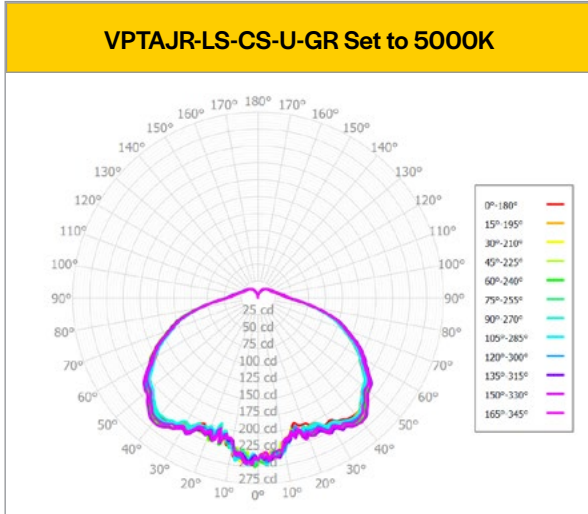

Specifications Table

	VPTAJR-LS-CS-U-GR
Nominal Wattage	10W or 20W Selectable
Delivered Lumens	1150 or 2300 Lumens
Efficacy (lm/W)	115 LPW
CCT	4000K/5000K Selectable
CRI	80+
L70 Lifetime (hrs)	100,000>
Voltage	120-277VAC
Power Factor	>0.9
Dimming	0-10V
Housing Material	Aluminum
Lens	Frosted polycarbonate
Operating Temperature	-40°F-104°F (-40° - 40° C)
BUG	B4 U3 G2
Listings	UL Wet Locations
Environment	IP65
Warranty	5 years Standard

Dimensions

LED Luminaires

Vaportight LED Jelly Jar Series

Photometrics*

* For complete photometry/IES files, please visit our website.

12556 VPTAJR-LS-CS-U-GR_4000K_10W

Zonal Lumen Summary

Zone	Lumens	% Fixture	Zone	Lumens	% Fixture
0° - 10°	22.27	1.91%	90° - 100°	42.83	3.67%
10° - 20°	59.59	5.10%	100° - 110°	31.05	2.66%
20° - 30°	99.01	8.48%	100° - 120°	54.57	4.67%
30° - 40°	142.69	12.22%	120° - 130°	18.44	1.58%
40° - 50°	171.49	14.68%	130° - 140°	14.21	1.22%
50° - 60°	175.85	15.06%	140° - 150°	9.75	0.84%
60° - 70°	157.45	13.48%	150° - 160°	5.57	0.48%
70° - 80°	121.22	10.38%	160° - 170°	2.19	0.19%
80° - 90°	70.49	6.04%	170° - 180°	0.29	0.03%
0° - 90°	1020.05	87.34%	90° - 180°	147.86	12.66%

LED Luminaires

Vaportight LED Jelly Jar Series

Photometrics*

* For complete photometry/IES files, please visit our website.

12556 VPTAJR-LS-CS-U-GR_5000K_10W

Zonal Lumen Summary					
Zone	Lumens	% Fixture	Zone	Lumens	% Fixture
0° - 10°	22.32	1.91%	90° - 100°	42.93	3.67%
10° - 20°	59.72	5.10%	100° - 110°	31.12	2.66%
20° - 30°	99.23	8.48%	100° - 120°	54.69	4.67%
30° - 40°	143.01	12.22%	120° - 130°	18.48	1.58%
40° - 50°	171.87	14.68%	130° - 140°	14.24	1.22%
50° - 60°	176.24	15.06%	140° - 150°	9.77	0.84%
60° - 70°	157.80	13.48%	150° - 160°	5.58	0.48%
70° - 80°	121.49	10.38%	160° - 170°	2.19	0.19%
80° - 90°	70.64	6.04%	170° - 180°	0.30	0.03%
0° - 90°	1022.33	87.34%	90° - 180°	148.19	12.66%