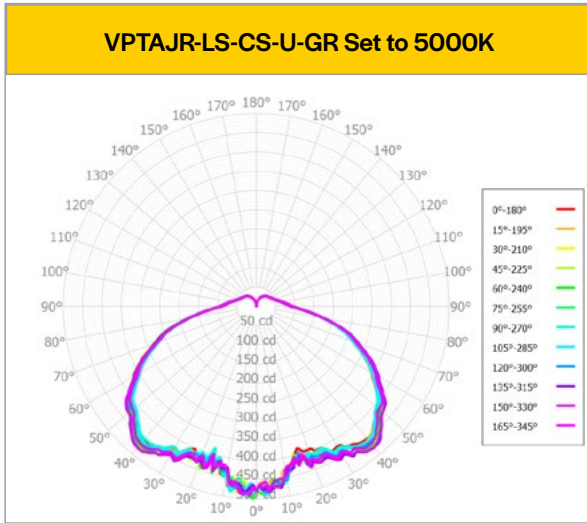

LED Luminaires

Vaportight LED Jelly Jar Series

Photometrics*

* For complete photometry/IES files, please visit our website.

12556 VPTAJR-LS-CS-U-GR_5000K_20W

Zonal Lumen Summary

Zone	Lumens	% Fixture	Zone	Lumens	% Fixture
0° - 10°	44.44	1.91%	90° - 100°	85.47	3.67%
10° - 20°	118.91	5.10%	100° - 110°	61.96	2.66%
20° - 30°	197.58	8.48%	100° - 120°	108.89	4.67%
30° - 40°	284.74	12.22%	120° - 130°	36.80	1.58%
40° - 50°	342.21	14.68%	130° - 140°	28.36	1.22%
50° - 60°	350.91	15.06%	140° - 150°	19.46	0.84%
60° - 70°	314.19	13.48%	150° - 160°	11.11	0.48%
70° - 80°	241.90	10.38%	160° - 170°	4.37	0.19%
80° - 90°	140.66	6.04%	170° - 180°	0.59	0.03%
0° - 90°	2035.54	87.34%	90° - 180°	295.05	12.66%