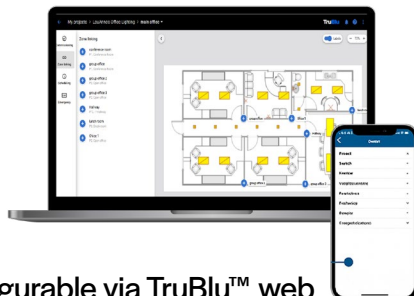

Commissioning App

Scan to Download the App for iOS Devices

Configurable via TruBlu™ web portal or iOS mobile app