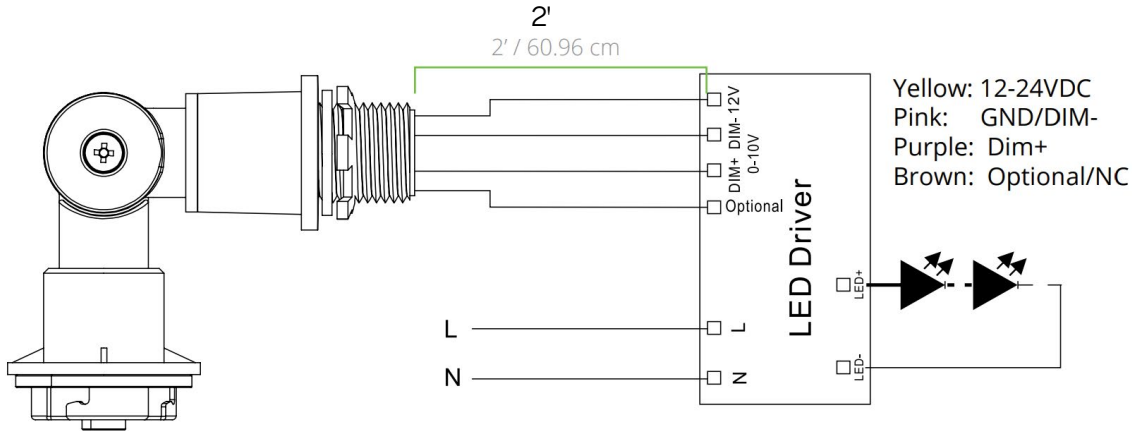

Controls

90-Degree Elbow with Z-10 Base

- Compatible with 1/2" Knockout
- IP65 Rated
- Swivel Points for Flexible Installation and Positioning
- 12-24VDC Input Voltage

Ordering Information

Product SKU	Product Code	Product Description
25435	PSC-EXT90CZ10	90-Degree Elbow with Z-10 Base White (Indoor)
25436	PSC-EXT90CZ10-BZ	90-Degree Elbow with Z-10 Base Bronze (Outdoor Rated)

Dimensions

25435 - White

25436 - Bronze

Controls

90-Degree Elbow with Z-10 Base

Wiring Diagram

25435 - 90-Degree Elbow with Z-10 Base White (Indoor)

25436 - 90-Degree Elbow with Z-10 Base Bronze (Outdoor Rated)