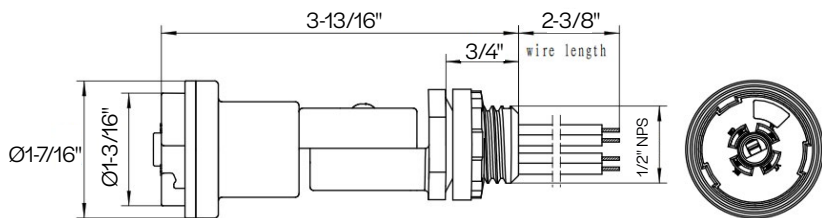

Controls

90-Degree Elbow with Z-10 Base

- Compatible with 1/2" Knockout
- IP65 Rated
- Swivel Points for Flexible Installation and Positioning
- 12-24VDC Input Voltage

Ordering Information

Product SKU	Product Code	Product Description
25435	PSC-EXT90CZ10	90-Degree Elbow with Z-10 Base White (Indoor)
25436	PSC-EXT90CZ10-BZ	90-Degree Elbow with Z-10 Base Bronze (Outdoor Rated)

Dimensions

25435 - White

25436 - Bronze

Controls

90-Degree Elbow with Z-10 Base

Wiring Diagram

25435 - 90-Degree Elbow with Z-10 Base White (Indoor)

25436 - 90-Degree Elbow with Z-10 Base Bronze (Outdoor Rated)