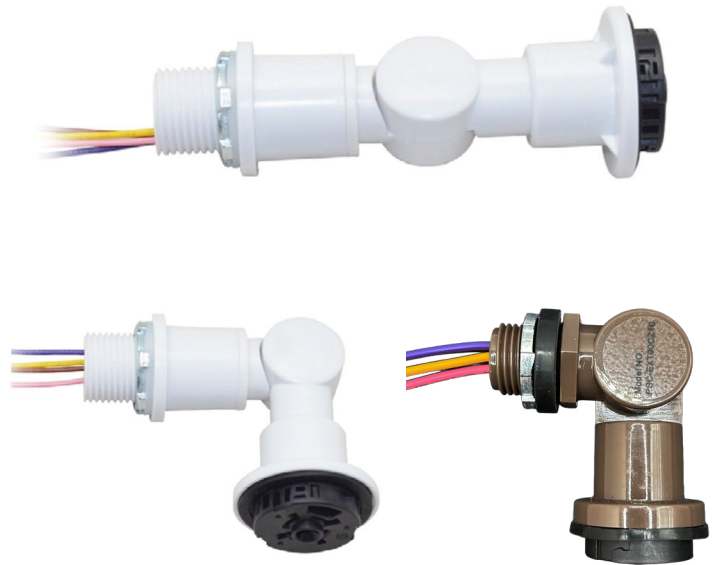

Controls

90-Degree Elbow with Z-10 Base

- Compatible with 1/2" Knockout
- IP65 Rated
- Swivel Points for Flexible Installation and Positioning
- 12-24VDC Input Voltage

Ordering Information

Product SKU	Product Code	Product Description
25435	PSC-EXT90CZ10	90-Degree Elbow with Z-10 Base White (Indoor)
25436	PSC-EXT90CZ10-BZ	90-Degree Elbow with Z-10 Base Bronze (Outdoor Rated)

Dimensions

25435 - White

25436 - Bronze

Controls

90-Degree Elbow with Z-10 Base

Wiring Diagram

25435 - 90-Degree Elbow with Z-10 Base White (Indoor)

25436 - 90-Degree Elbow with Z-10 Base Bronze (Outdoor Rated)