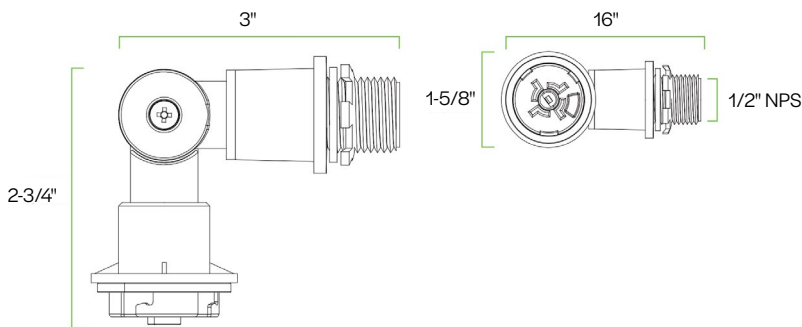

Controls

90-Degree Elbow with Z-10 Base

- Compatible with 1/2" Knockout
- IP65 Rated
- Swivel Points for Flexible Installation and Positioning
- 12-24VDC Input Voltage

Ordering Information

Product SKU	Product Code	Product Description
25435	PSC-EXT90CZ10	90-Degree Elbow with Z-10 Base White (Indoor)
25436	PSC-EXT90CZ10-BZ	90-Degree Elbow with Z-10 Base Bronze (Outdoor Rated)

Dimensions

25435 - White

25436 - Bronze

Controls

90-Degree Elbow with Z-10 Base

Wiring Diagram

25435 - 90-Degree Elbow with Z-10 Base White (Indoor)

25436 - 90-Degree Elbow with Z-10 Base Bronze (Outdoor Rated)