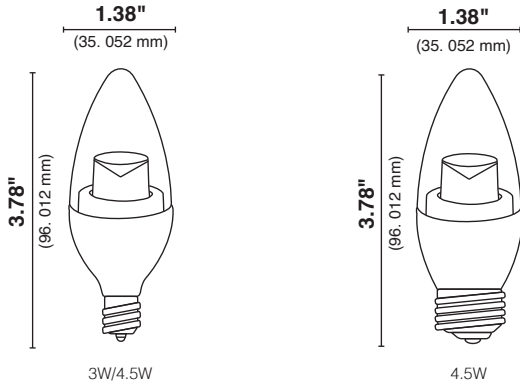

- 2700K and 3000K color temperature for warm white illumination
- UL Listed for damp locations
- Dimmable to 5% for design flexibility
- Available with Candelabra E12 (all wattages) or Medium E26 (4.5W only) bases
- Available in cream, bronze, and chrome base finishes (3W Only)