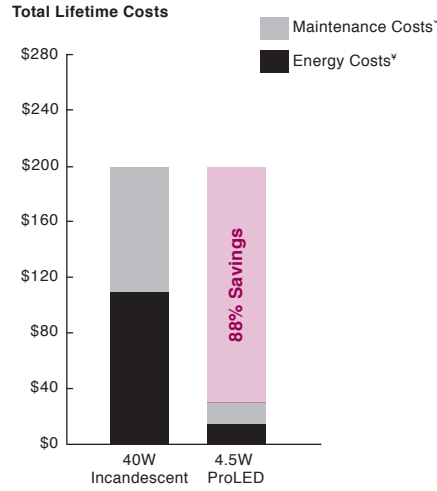

Savings Comparison

† Maintenance costs based on 15 minutes at \$40 per/hr
 * Energy costs based on \$0.11 kWh

Ordering Information

Watt	Base	Product #	Product Code	Description	Volts	Color Temp.	CRI	Lumens	Useful Life*	Pkg. Qty.	MOL	Equivalent Wattage
3	Cand.	80094	B11CL3/827/LED	Chandelier, Cream Finish Dimmable ♦	120	2700K	82	180	25,000	1/10	3.78"	25
3	Cand.	80789	B11CL3/827/BR/LED	Chandelier, Brass Finish Dimmable ♦	120	2700K	82	180	25,000	1/10	3.78"	25
3	Cand.	80790	B11CL3/827/CHR/LED	Chandelier, Chrome Finish Dimmable ♦	120	2700K	82	180	25,000	1/10	3.78"	25
3	Cand.	80185	B11CL3/830/LED	Chandelier, Cream Finish Dimmable ♦	120	3000K	82	180	25,000	1/10	3.78"	25
4.5	Cand.	80820	B11CL5/827/LED	Chandelier, Cream Finish Dimmable ♦	120	2700K	82	300	25,000	1/10	3.78"	40
4.5	Medium	80168	B11CL5/827/E26/LED	Chandelier, Cream Finish Dimmable ♦	120	2700K	82	300	25,000	1/10	3.78"	40
4.5	Medium	80183	B11CL5/830/E26/LED	Chandelier, Cream Finish Dimmable ♦	120	3000K	82	300	25,000	1/10	3.78"	40
4.5	Cand.	80184	B11CL5/830/LED	Chandelier, Cream Finish Dimmable ♦	120	3000K	82	300	25,000	1/10	3.78"	40