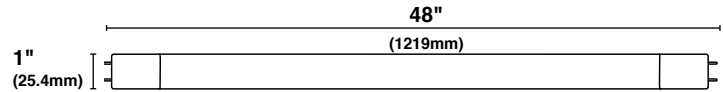

### Ordering Information

	Lamp Wattage	System Wattage <sup>6</sup>	Base	Product #	Product Code	Color Temp.	CRI	Lumens	Useful Life*	Beam Spread	Pkg. Qty.	MOL	THD	DLC <sup>7</sup> Code	DLC <sup>8</sup> Qualified	Equivalent Wattage
☉	15	17	G13	84064	T8FR15/840/DIR/ECO/LED2	4000K	82	2000	50,000	220°	25	48"	<20%	PL72VYUZPP9Y	Yes	32
☉	15	17	G13	84065	T8FR15/850/DIR/ECO/LED2	5000K	82	2000	50,000	220°	25	48"	<20%	PLFYSP9JHDRB	Yes	32