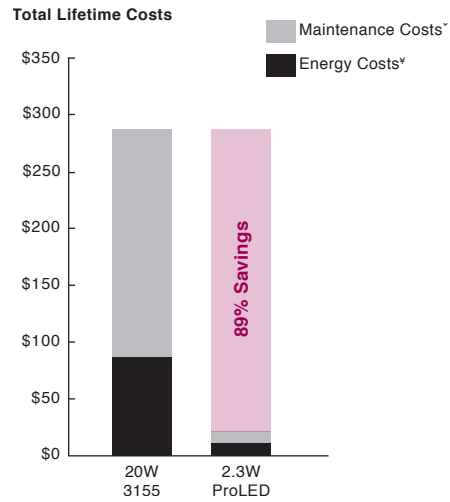

Energy Savings Comparison

* Maintenance costs based on 15 minutes at \$40 per/hr
 ¥ Energy costs based on \$0.11 kWh

Ordering Information

Watt	Base	Product #	Product Code	Volts	Color Temp.	CRI	Lumens	Useful Life*	Pkg. Qty.	MOL	Equivalent Wattage
1	Wedge	80791	912/1WW/LED	10-18	3000	82	75	20,000	1/50	1.18"	10
1.2	Wedge	81102	912/1WW/LED2	10-15	3000	82	120	40,000	1/10	1.51"	10
2.3	Wedge	81101	3155/2WW/LED2	10-15	3000	82	250	40,000	1/10	1.67"	20