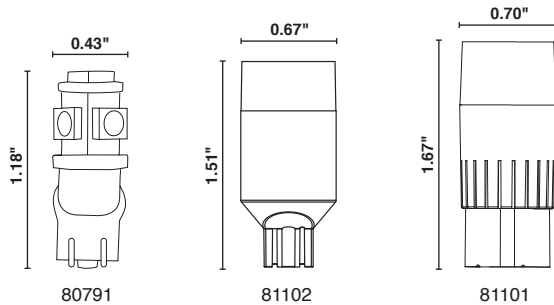

Specifications

- Plastic wedge base
- Long-rated life results in lower maintenance costs over time
- IP65 Rated (81101 and 81102)
- Omnidirectional distribution
- Mercury-free for safer operation
- RoHS Compliant