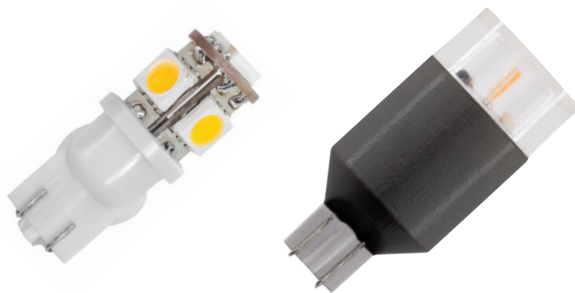

LED LAMPS

ProLED Miniature Lamps

IP65 Rated Options

Low Maintenance

Energy Saver

Superior thermal construction for long life and energy efficient illumination

Energy Efficient

**10-15V or 10-18V Range
Eliminates Voltage Drop
Calculation**

**20-Year Lamp Warranty if
Installed with Sollos Fixture
(for IP65 Rated Versions)**

Applications:

Accent
Display
Landscape

Markets:

Residential
Commercial
Outdoor

Halco
LIGHTING TECHNOLOGIES

where there's light, there's halco®

Specifications

- Plastic wedge base
- Long-rated life results in lower maintenance costs over time
- IP65 Rated (81101 and 81102)
- Omnidirectional distribution
- Mercury-free for safer operation
- RoHS Compliant

o NEW ITEM

* Useful Life is defined as the point in time at which the lamp will maintain at least 70% of its initial lumens. The lamp will continue to burn past this point, but at decreased light levels.