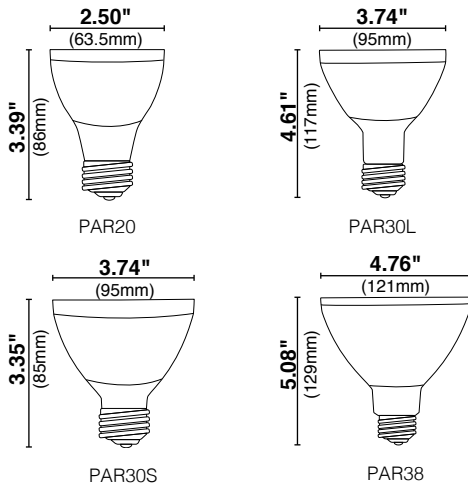

ProLED®

Prime Select PAR Series

Product #: _____ Type: _____

Project: _____ Date: _____

Comments: _____ Initials: _____

Specifications

- UL Listed for wet location allows for indoor/outdoor application flexibility
- Acceptable for use in ICAT rated luminaires
- R9>50 for richer reds and exceptional color rendering