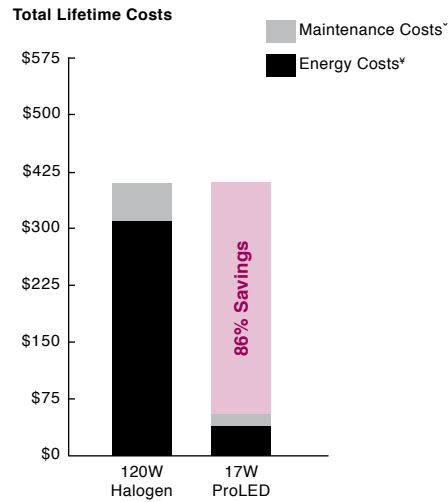

- UL Listed for wet location allows for indoor/outdoor application flexibility
- Acceptable for use in ICAT rated luminaires
- R9>50 for richer reds and exceptional color rendering

Savings Comparison

* Maintenance costs based on 15 minutes at \$40 per/hr
 ¥ Energy costs based on \$0.11 kWh