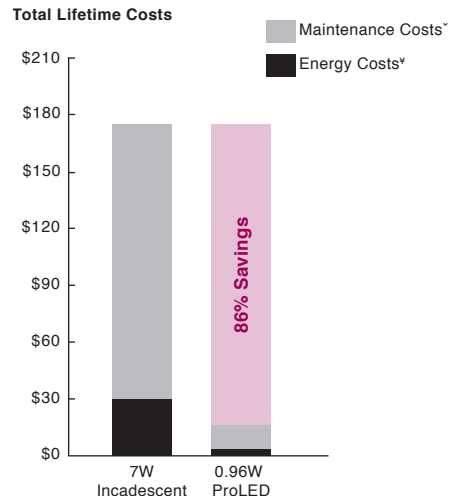

Energy Savings Comparison

[†] Maintenance costs based on 15 minutes at \$40 per/hr
[¥] Energy costs based on \$0.11 kWh

Ordering Information

	Watt	Base	Product #	Product Code	Description	Volts	Color Temp.	Useful Life*	Pkg. Qty.	MOL
C7										
	0.96	Cand.	80510	C7NW/FC/LED	Clear Faceted	120	6000	60,000	10/200	1.30"
	0.96	Cand.	80516	C7WW/FC/LED	Clear Faceted	120	2700	60,000	10/200	1.30"
	0.96	Cand.	80508	C7BLU/FC/LED	Blue Faceted	120	-	60,000	10/200	1.30"
†	0.96	Cand.	80503	C7GRN/LED	Green Smooth	120	-	60,000	10/200	1.30"
	0.96	Cand.	80509	C7GRN/FC/LED	Green Faceted	120	-	60,000	10/200	1.30"
	0.96	Cand.	80506	C7RED/FC/LED	Red Faceted	120	-	60,000	10/200	1.30"
	0.96	Cand.	80507	C7YEL/FC/LED	Yellow Faceted	120	-	60,000	10/200	1.30"
C9										
	0.96	Int.	80515	C9CL/FC/LED	Clear Faceted	120	-	60,000	10/200	1.60"
	0.96	Int.	80513	C9BLU/FC/LED	Blue Faceted	120	-	60,000	10/200	1.60"
	0.96	Int.	80514	C9GRN/FC/LED	Green Faceted	120	-	60,000	10/200	1.60"
	0.96	Int.	80511	C9RED/FC/LED	Red Faceted	120	-	60,000	10/200	1.60"
	0.96	Int.	80512	C9YEL/FC/LED	Yellow Faceted	120	-	60,000	10/200	1.60"

* Useful Life is defined as the point in time at which the lamp will maintain at least 70% of its initial lumens. The lamp will continue to burn past this point, but at decreased light levels.

† Available until inventory is depleted. Contact your Halco account representative for substitute.