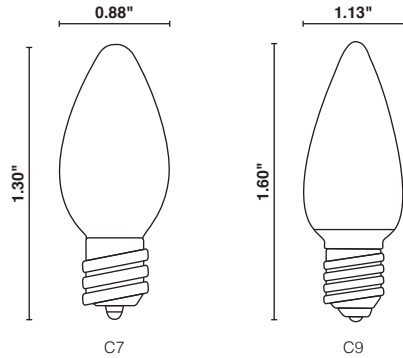

Energy Savings Comparison

[†] Maintenance costs based on 15 minutes at \$40 per/hr
[¥] Energy costs based on \$0.11 kWh

Ordering Information

	Watt	Base	Product #	Product Code	Description	Volts	Color Temp.	Useful Life*	Pkg. Qty.	MOL
C7										
	0.96	Cand.	80510	C7NW/FC/LED	Clear Faceted	120	6000	60,000	10/200	1.30"
	0.96	Cand.	80516	C7WW/FC/LED	Clear Faceted	120	2700	60,000	10/200	1.30"
	0.96	Cand.	80508	C7BLU/FC/LED	Blue Faceted	120	-	60,000	10/200	1.30"
†	0.96	Cand.	80503	C7GRN/LED	Green Smooth	120	-	60,000	10/200	1.30"
	0.96	Cand.	80509	C7GRN/FC/LED	Green Faceted	120	-	60,000	10/200	1.30"
	0.96	Cand.	80506	C7RED/FC/LED	Red Faceted	120	-	60,000	10/200	1.30"
	0.96	Cand.	80507	C7YEL/FC/LED	Yellow Faceted	120	-	60,000	10/200	1.30"
C9										
	0.96	Int.	80515	C9CL/FC/LED	Clear Faceted	120	-	60,000	10/200	1.60"
	0.96	Int.	80513	C9BLU/FC/LED	Blue Faceted	120	-	60,000	10/200	1.60"
	0.96	Int.	80514	C9GRN/FC/LED	Green Faceted	120	-	60,000	10/200	1.60"
	0.96	Int.	80511	C9RED/FC/LED	Red Faceted	120	-	60,000	10/200	1.60"
	0.96	Int.	80512	C9YEL/FC/LED	Yellow Faceted	120	-	60,000	10/200	1.60"