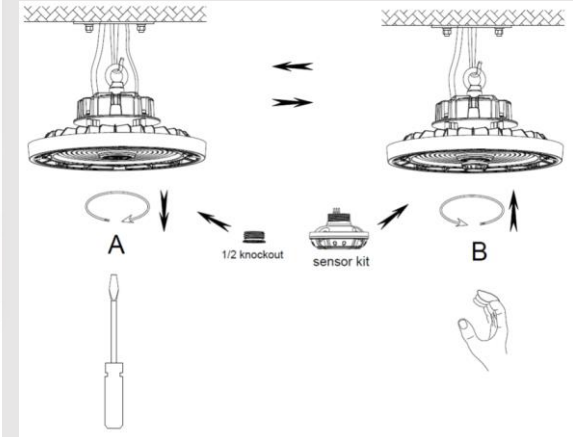

Quick Install Controls

FAQs

- What color temperatures are available? 4000K and 5000K Field Selectable CCT.
- What wattages are available in this fixture? We have 4 wattages available (100W, 150W, 200W & 240W) Covering between 14,000-33,000 lumens.
- How do I select the Color Temps? CCT is selected via slide switch. Switch is located under IP66 rated gasketing on face of fixture.
- Are these Fixtures available with motion sensing and battery backup options? Yes, we have bi-level motion sensors and batteries available as user installed accessories.
- What application are these used in? Round Highbays can be used in warehouses, showrooms, gymnasiums, big box and retail stores, as well as manufacturing facilities.