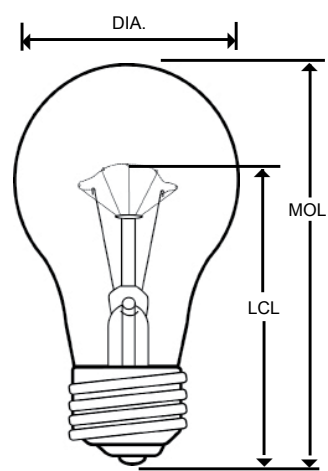

Measure your Lamps Here

A19 example

Questions about lighting?  
Please call

**1-800-677-3334**  
Customer Service is Ready to Help

**How To Measure A Lamp**

- DIA: The diameter of a bulb at its widest point, measured in eighths of an inch.
- MOL: Maximum Overall Length from the top of the bulb to the bottom of the base, measured in inches.
- LCL: Distance from the center of the light source to the bottom of the base, measured in inches.

**Filament Lamp Construction**