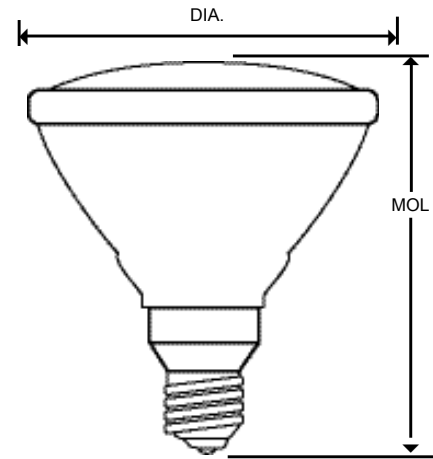

Measure your Lamps Here

A19 example

Questions about lighting?  
Please call

**1-800-677-3334**  
Customer Service is Ready to Help

**How To Measure A Lamp**

- DIA: The diameter of a bulb at its widest point, measured in eighths of an inch.
- MOL: Maximum Overall Length from the top of the bulb to the bottom of the base, measured in inches.
- LCL: Distance from the center of the light source to the bottom of the base, measured in inches.

**Filament Lamp Construction**