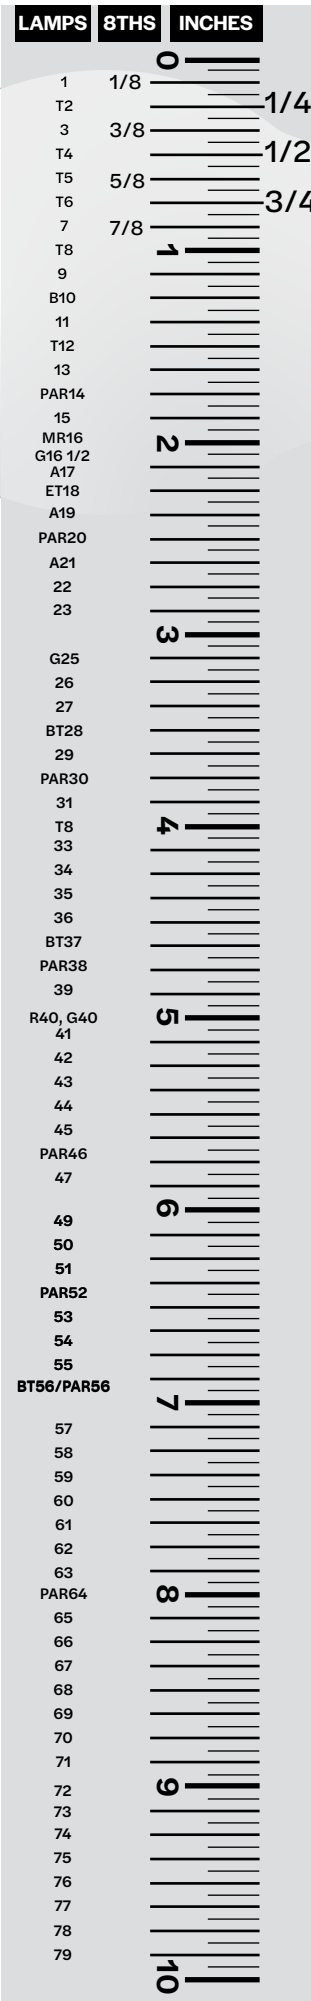

Measure your Lamps Here

A19 example

Questions about lighting?  
Please call

**1-800-677-3334**  
Customer Service is Ready to Help

**How To Measure A Lamp**

- DIA: The diameter of a bulb at its widest point, measured in eighths of an inch.
- MOL: Maximum Overall Length from the top of the bulb to the bottom of the base, measured in inches.
- LCL: Distance from the center of the light source to the bottom of the base, measured in inches.

**Filament Lamp Construction**