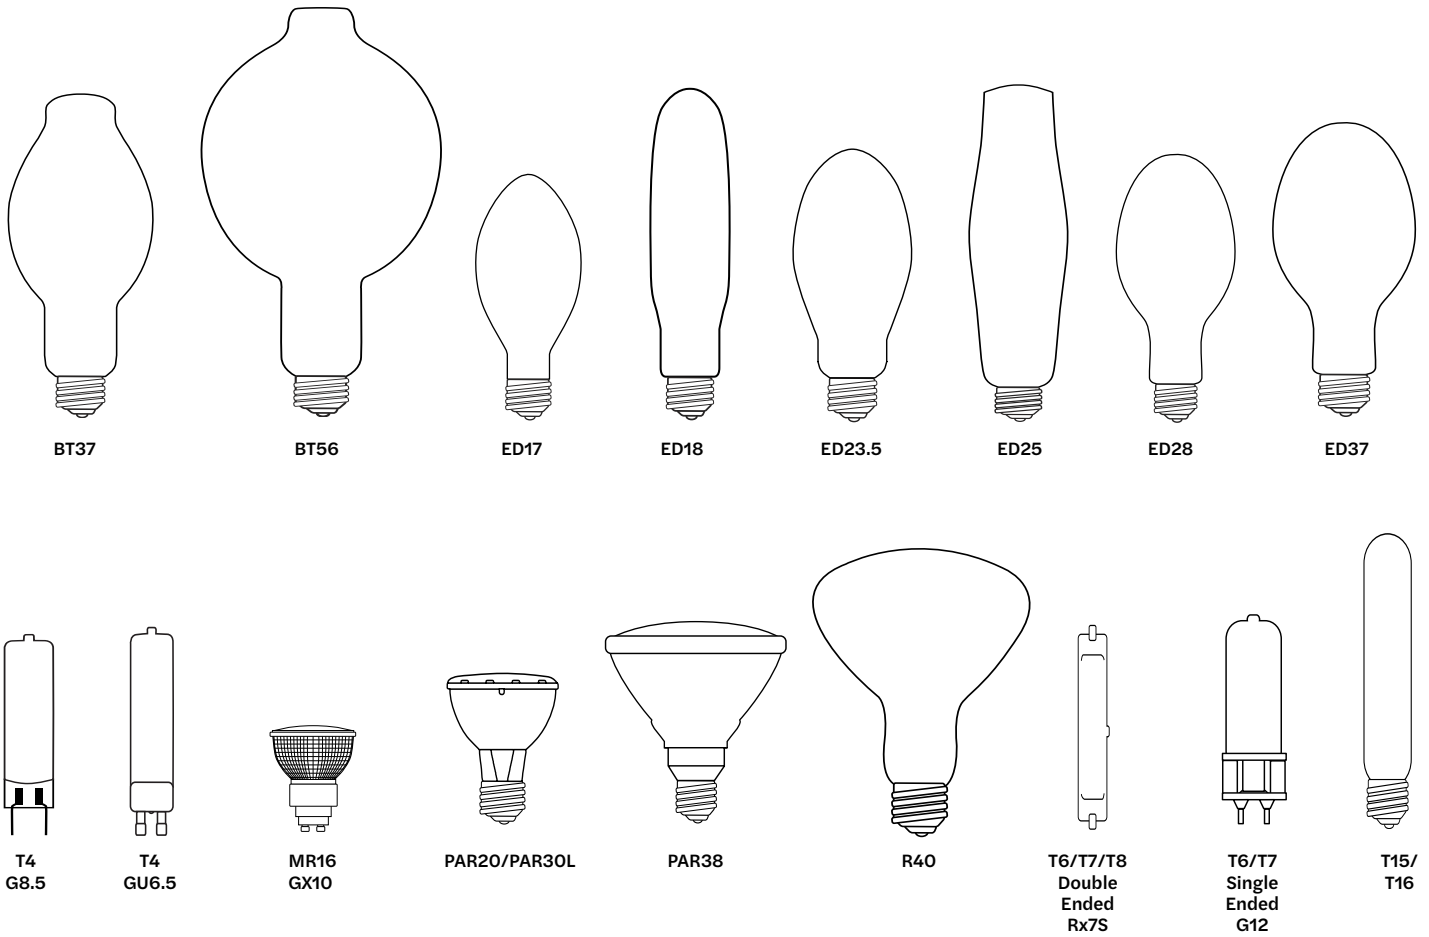

HID LAMPS Bulb & Base Shapes

Base Types