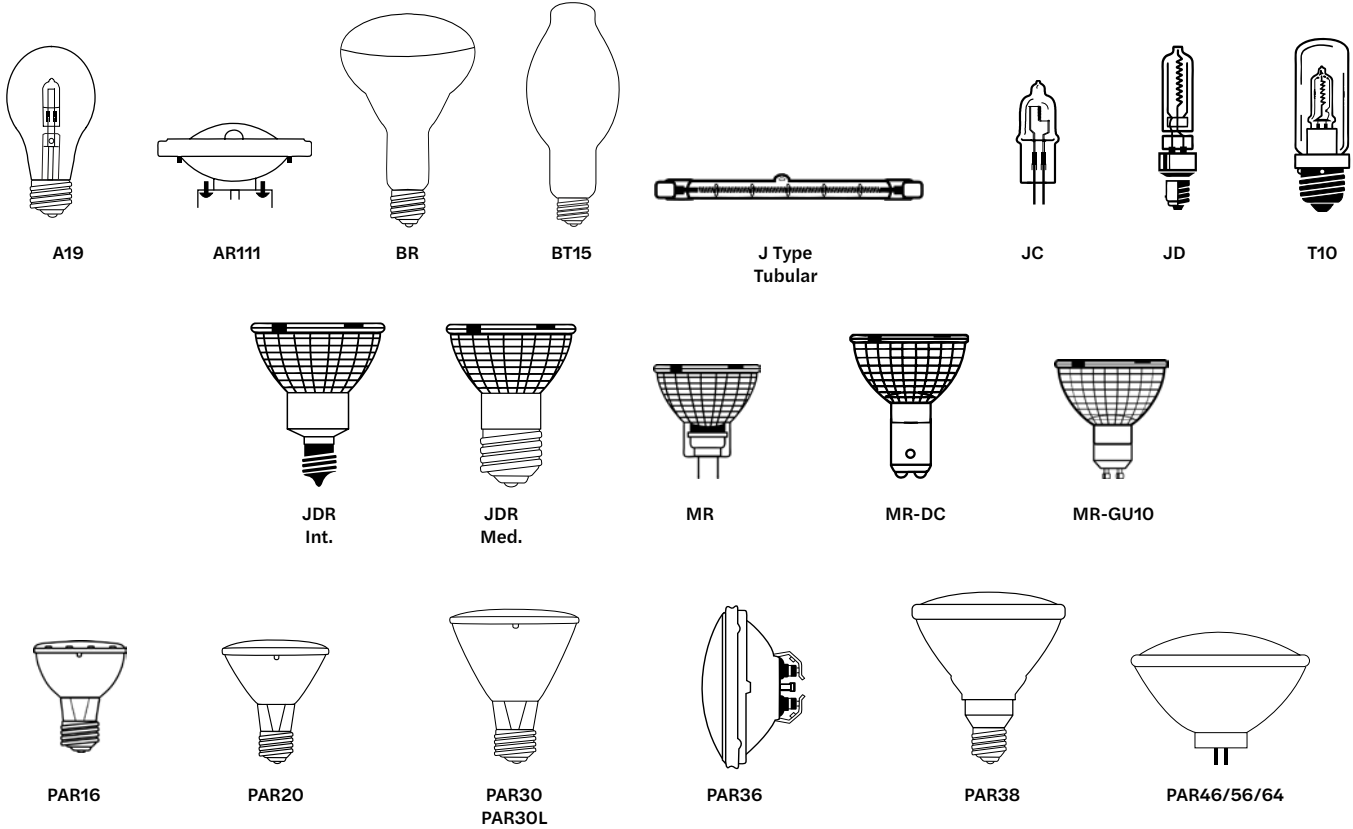

HALOGEN LAMPS Bulb & Base Shapes

Base Types