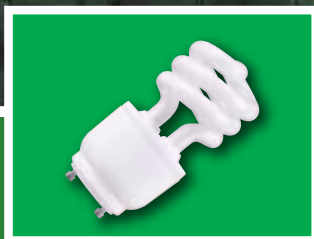

December 2011

In Stock

ProLume® Dimmable GU24 Base CFLs

- Operates with most analog dimmers
- Approved for enclosed fixtures
- Backed by a 2-year warranty
- 10,000 hours
- Offered in 13W, 18W and 23W

Halco News & Links